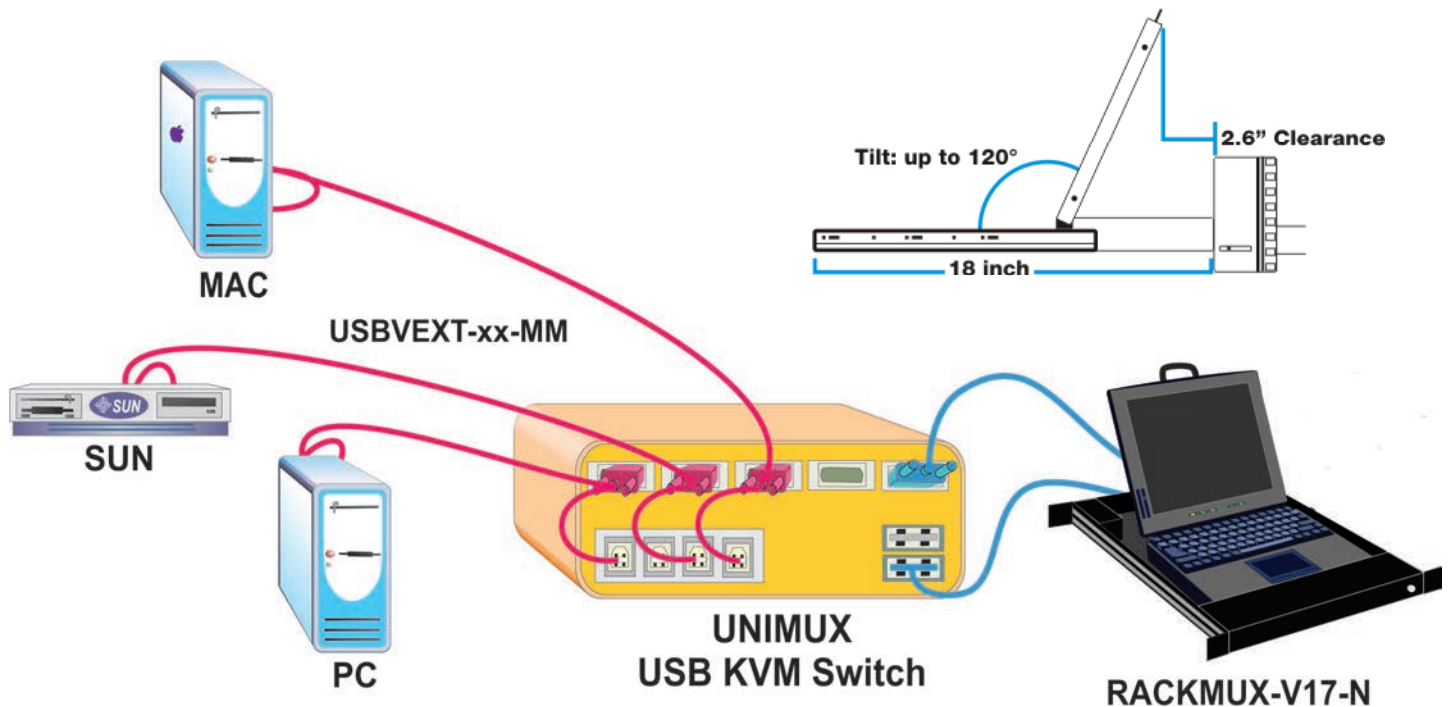

## VGA USB + PS/2 KVM Drawer provides space-saving convenient control.

- 17" Active Matrix LCD flat panel VGA monitor.
  - Optional high resolution 1920x1200 WUXGA 17.1" monitor available.
  - Tilt LCD up and back to adjust to any comfortable viewing angle to 120°
- Compatible with USB and PS/2 computers.
- Torque-friction hinges-monitor does not wobble, spring, or slam shut.
- Compact, heavy-duty tactile keyboard with 17-key numeric keypad.
- Rugged steel construction with durable powder coat finish.
- Equipped with On Screen Display (OSD).
- Designed to be a one-person job when installing the drawer.
- Drawer locks into place when open to prevent it from sliding in and out of the rack.
  - Front quick-release latches for pushing the drawer back into the rack.
- LCD auto-shutoff in closed position
- Internal cable arm provides proper cable management for sliding the drawer open and closed.
- Front panel security lock.
- Front panel USB port to connect an external USB device, such as a flash drive.
- Available with optional mounting bracket for two-post style telco rack.

**RACKMUX-V17-N**

- **Single-Person Installation**
- **Optional Hi-Res 1920x1200 17.1" LCD**

The RACKMUX® VGA USB + PS/2 KVM Drawer combines a rackmount LCD monitor, keyboard, and touchpad mouse in a space-saving 1RU industrial strength drawer.

# Rackmount VGA USB + PS/2 KVM Drawer, up to 1920x1200 Resolution

**RACKMUX®**

**VGA USB + PS/2 KVM Drawer provides space-saving convenient control.**