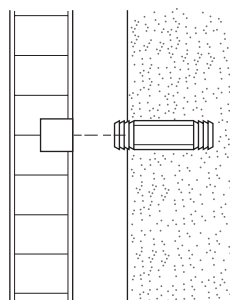

Wood Dowels (Fluted)

- Fluted dowels allow the glue to distribute evenly over the entire surface
- Suitable for non-glued applications in combination with mechanical fasteners
- Application:
 - Glued case connections
 - Non-glued connections in combination with mechanical fastener

Material: Kiln-dried hardwood

| Metric | | | | |
|---------|------------|---------|------------|--------|
| A x B | Item No. | Packing | Item No. | Bulk |
| 5 x 30 | 267.83.030 | 1,000 | 267.83.032 | 52,000 |
| 5 x 35 | 267.83.035 | 1,000 | 267.83.036 | 46,000 |
| 5 x 40 | 267.83.040 | 1,000 | 267.83.042 | 30,000 |
| 6 x 25 | 267.83.125 | 1,000 | 267.83.127 | 44,000 |
| 6 x 30 | 267.83.130 | 1,000 | 267.83.132 | 35,400 |
| 8 x 25 | 267.83.225 | 1,000 | 267.83.227 | 23,000 |
| 8 x 30 | 267.83.230 | 1,000 | 267.83.233 | 19,200 |
| 8 x 32 | 267.83.232 | 1,000 | 267.83.234 | 17,800 |
| 8 x 35 | 267.83.235 | 1,000 | 267.83.237 | 16,400 |
| 8 x 38 | 267.83.238 | 1,000 | 267.83.239 | 15,000 |
| 8 x 40 | 267.83.240 | 1,000 | 267.83.242 | 14,200 |
| 8 x 50 | 267.83.250 | 1,000 | 267.83.252 | 12,000 |
| 10 x 30 | 267.83.330 | 1,000 | 267.83.332 | 25,000 |
| 10 x 50 | - | - | 267.83.350 | 13,000 |

| Inch | | | | |
|----------------|------------|---------|------------|--------|
| A x B | Item No. | Packing | Item No. | Bulk |
| 1/4" x 1" | 267.80.102 | 1,000 | 267.80.103 | 38,700 |
| 1/4" x 1 1/4" | 267.80.105 | 1,000 | 267.80.106 | 29,600 |
| 1/4" x 1 1/2" | - | - | 267.80.107 | 24,000 |
| 5/16" x 1" | - | - | 267.80.202 | 23,000 |
| 5/16" x 1 1/4" | 267.80.205 | 1,000 | 267.80.206 | 17,800 |
| 5/16" x 1 1/2" | 267.80.207 | 1,000 | 267.80.208 | 15,000 |
| 3/8" x 1 1/2" | 267.80.307 | 1,000 | 267.80.308 | 20,000 |
| 3/8" x 2" | 267.80.312 | 1,000 | 267.80.313 | 13,000 |
| 1/2" x 3" | 267.80.719 | 1,000 | 267.80.720 | 5,000 |