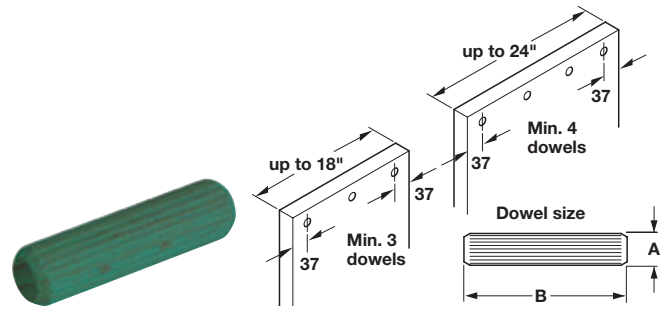

Wood Dowels (Fluted)

- Fluted dowels allow the glue to distribute evenly over the entire surface
- Suitable for non-glued applications in combination with mechanical fasteners
- Application:
 - Glued case connections
 - Non-glued connections in combination with mechanical fastener

Material: Kiln-dried hardwood

| Metric | | | | |
|---------|------------|---------|------------|--------|
| A x B | Item No. | Packing | Item No. | Bulk |
| 5 x 30 | 267.83.030 | 1,000 | 267.83.032 | 52,000 |
| 5 x 35 | 267.83.035 | 1,000 | 267.83.036 | 46,000 |
| 5 x 40 | 267.83.040 | 1,000 | 267.83.042 | 30,000 |
| 6 x 25 | 267.83.125 | 1,000 | 267.83.127 | 44,000 |
| 6 x 30 | 267.83.130 | 1,000 | 267.83.132 | 35,400 |
| 8 x 25 | 267.83.225 | 1,000 | 267.83.227 | 23,000 |
| 8 x 30 | 267.83.230 | 1,000 | 267.83.233 | 19,200 |
| 8 x 32 | 267.83.232 | 1,000 | 267.83.234 | 17,800 |
| 8 x 35 | 267.83.235 | 1,000 | 267.83.237 | 16,400 |
| 8 x 38 | 267.83.238 | 1,000 | 267.83.239 | 15,000 |
| 8 x 40 | 267.83.240 | 1,000 | 267.83.242 | 14,200 |
| 8 x 50 | 267.83.250 | 1,000 | 267.83.252 | 12,000 |
| 10 x 30 | 267.83.330 | 1,000 | 267.83.332 | 25,000 |
| 10 x 50 | - | - | 267.83.350 | 13,000 |

| Inch | | | | |
|----------------|------------|---------|------------|--------|
| A x B | Item No. | Packing | Item No. | Bulk |
| 1/4" x 1" | 267.80.102 | 1,000 | 267.80.103 | 38,700 |
| 1/4" x 1 1/4" | 267.80.105 | 1,000 | 267.80.106 | 29,600 |
| 1/4" x 1 1/2" | - | - | 267.80.107 | 24,000 |
| 5/16" x 1" | - | - | 267.80.202 | 23,000 |
| 5/16" x 1 1/4" | 267.80.205 | 1,000 | 267.80.206 | 17,800 |
| 5/16" x 1 1/2" | 267.80.207 | 1,000 | 267.80.208 | 15,000 |
| 3/8" x 1 1/2" | 267.80.307 | 1,000 | 267.80.308 | 20,000 |
| 3/8" x 2" | 267.80.312 | 1,000 | 267.80.313 | 13,000 |
| 1/2" x 3" | 267.80.719 | 1,000 | 267.80.720 | 5,000 |