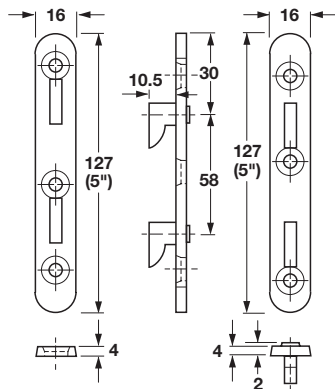

"Berliner" Bed Fitting

- For machined-recess installation

Material: Steel, unfinished

	Item No.
	271.33.008

Supplied With

- 4 Male parts
- 4 Female parts

"Berliner" Bed Fitting

Material: Steel, unfinished

	Item No.
	271.33.090

Supplied With

- 4 Male parts
- 4 Female parts