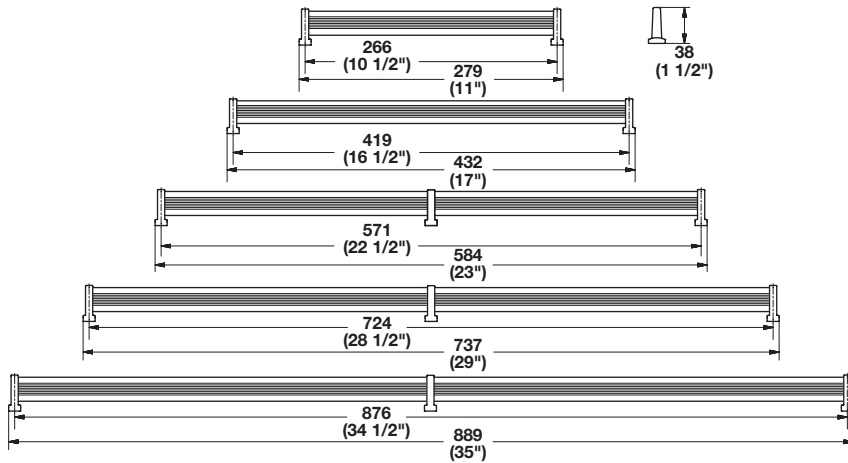

Synergy Elite

Shoe Fence Set

- For shelving, available in standard widths
- Width can be reduced by sliding the end post off and cutting aluminum rail, reattach post by tapping on with rubber mallet
- Center post slides back and forth for easy positioning, supplied for lengths over 584 mm (23")
- Horizontal rails are two sided, one being smooth and other textured to match other Synergy Elite items

Material: Aluminum

Length	polished chrome	matt aluminum; chrome post	matt nickel	matt gold; polished post	dark oil-rubbed bronze	slate
279 (11")	547.52.221	547.52.421	547.52.621	547.52.921	547.52.121	547.52.321
432 (17")	547.52.222	547.52.422	547.52.622	547.52.922	547.52.122	547.52.322
584 (23")	547.52.223	547.52.423	547.52.623	547.52.923	547.52.123	547.52.323
737 (29")	547.52.224	547.52.424	547.52.624	547.52.924	547.52.124	547.52.324
889 (35")	547.52.226	547.52.426	547.52.626	547.52.926	547.52.126	547.52.326

Supplied With

- Mounting hardware
- Bar
- 2 posts

Shoe Fence Bar

- Bar can be customized to fit the shelf of your choice
 - Perfect for framing shelves, pull-out trays or creating your own shoe fence
 - Use the versatile corner posts to create unified corners on L-shaped shoe shelves, frame pull-out shelves or create your own unique design
- Length: 2362 (93")

- Corner posts provide a sleek solution to framing pull out shelves, which can be used to store shoes or display your favorite items
- Ideal for framing floating angled shoe shelves
- Perfect for L-shaped shelves, providing a unified corner