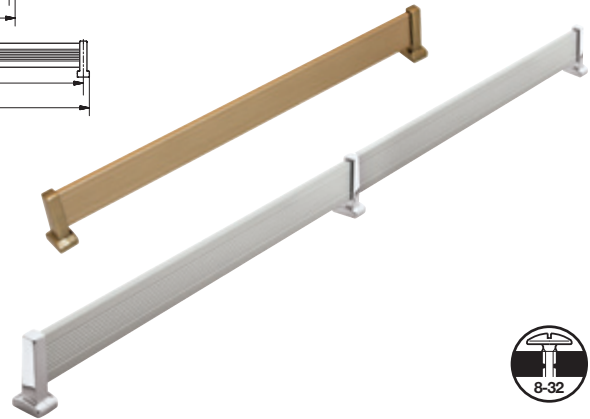

Synergy Elite

Shoe Fence Set

- For shelving, available in standard widths
- Width can be reduced by sliding the end post off and cutting aluminum rail, reattach post by tapping on with rubber mallet
- Center post slides back and forth for easy positioning, supplied for lengths over 584 mm (23")
- Horizontal rails are two sided, one being smooth and other textured to match other Synergy Elite items

Material: Aluminum

Length	polished chrome	matt aluminum; chrome post	matt nickel	matt gold; polished post	dark oil-rubbed bronze	slate
279 (11")	547.52.221	547.52.421	547.52.621	547.52.921	547.52.121	547.52.321
432 (17")	547.52.222	547.52.422	547.52.622	547.52.922	547.52.122	547.52.322
584 (23")	547.52.223	547.52.423	547.52.623	547.52.923	547.52.123	547.52.323
737 (29")	547.52.224	547.52.424	547.52.624	547.52.924	547.52.124	547.52.324
889 (35")	547.52.226	547.52.426	547.52.626	547.52.926	547.52.126	547.52.326

Supplied With

- Mounting hardware
- Bar
- 2 posts

Shoe Fence Bar

- Bar can be customized to fit the shelf of your choice
 - Perfect for framing shelves, pull-out trays or creating your own shoe fence
 - Use the versatile corner posts to create unified corners on L-shaped shoe shelves, frame pull-out shelves or create your own unique design
- Length: 2362 (93")

- Corner posts provide a sleek solution to framing pull out shelves, which can be used to store shoes or display your favorite items
- Ideal for framing floating angled shoe shelves
- Perfect for L-shaped shelves, providing a unified corner