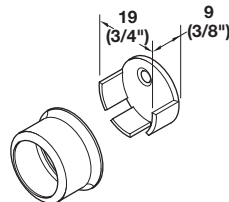

Supplied With

Tube
 Supports

Tubes and Supports

Wardrobe Tube - Ø19 mm (3/4")

- Round, welded
- Add 0.5 mm for PVC coating*
- Length: 2500 mm (98 7/16")

Material: Steel, electro-plated or Plastic, PVC

Finish	Item No.
chrome-plated	801.23.200
black PVC	801.23.300

Supplied With
 10 pcs.

Wardrobe Tube Support

- For mounting on the side panel

Material: Plastic

Color	Item No.
white	803.03.700
black	803.03.300

Wardrobe Tube Support

- Two piece
- For mounting on the side panel

Material: Steel, electro-plated

Finish	Item No.
chrome-plated	803.52.200

Dimensional data not binding. We reserve the right to alter specifications without notice.

Tubes and Supports

4

Wardrobe Tube - Ø25 mm (1")

- Round, welded
- Length: 2500 mm (98 7/16")

Material: Steel

Finish	Item No.
chrome-plated, polished	801.12.205

Supplied With
 10 pcs.

Wardrobe Tube Support

- For mounting on the side panel
- Set screw for tightening rail to support