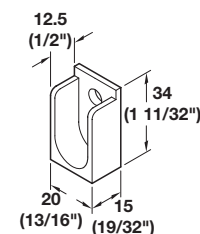

Wardrobe Tube Support

- For screw-mounting on side panel

Material: Plastic

Finish	Item No.
chrome-plated	803.25.220

Dimensional data not binding. We reserve the right to alter specifications without notice.

Flat head screws

pages 11.132-11.133, 11.135