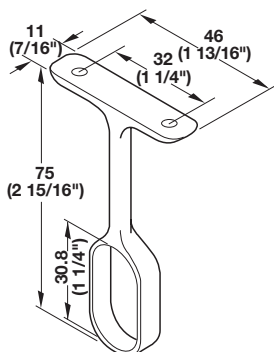

Oval Center Bracket

- For 15 x 30 mm (9/16" x 1 3/16") tube
- Surface mount

Material: Zinc die-cast

Finish	Item No.
chrome-plated	802.04.208