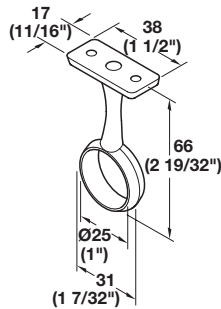

Wardrobe Tube Center Support

- For screw-mounting under a shelf

Material: Zinc, die-cast

Finish	Item No.
chrome-plated	802.02.250