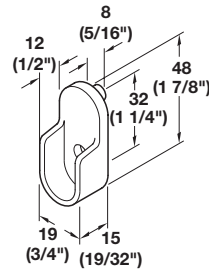

4

Oval Wardrobe Tube with Supports

Material: Steel; Finish: chrome-plated

Length	Item No.
451 (17 3/4")	801.13.245
603 (23 3/4")	801.13.246
756 (29 3/4")	801.13.247
908 (35 3/4")	801.13.248
1217 (47 15/16")	801.13.244

Supplied With

Tube
 Supports

Oval Wardrobe Tube with Supports

Material: Aluminum

Length	Matt Aluminum	Matt Nickel	Dark Oil-Rubbed Bronze
451 (17 3/4")	801.13.385	801.13.685	801.13.185
603 (23 3/4")	801.13.386	801.13.686	801.13.186
756 (29 3/4")	801.13.387	801.13.687	801.13.187
908 (35 3/4")	801.13.388	801.13.688	801.13.188
1217 (47 15/16")	801.13.384	801.13.684	801.13.184

Supplied With

Tube
 Supports

Tubes and Supports

Wardrobe Tube - Ø19 mm (3/4")

- Round, welded
- Add 0.5 mm for PVC coating*
- Length: 2500 mm (98 7/16")

Material: Steel, electro-plated or Plastic, PVC

Finish	Item No.
chrome-plated	801.23.200
black PVC	801.23.300

- Round, welded
- Length: 2500 mm (98 7/16")

Material: Steel

Finish	Item No.
chrome-plated, polished	801.12.205

Supplied With
 10 pcs.

Wardrobe Tube Support

- For mounting on the side panel
- Set screw for tightening rail to support