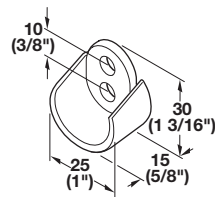

Wardrobe Tube Support

- For mounting on the side panel

Material: Plastic

Color	Item No.
white	803.03.700
black	803.03.300