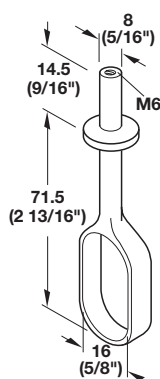

Tubes

Welded tube

4

Oval Wardrobe Tube, welded

Length: 2500 mm (98 7/16")

Material: Steel; Finish: chrome-plated

Material thickness	Item No.
1.0	801.13.201
1.5	801.09.239

Note

Supports ordered separately.

Oval Wardrobe Tube

Length: 2438 mm (96")

Thickness: 1.3 mm

Material: Aluminum

Finish	Item No.
matt aluminum	801.13.391
matt nickel	801.13.691
dark oil-rubbed bronze	801.13.191

Note

Wardrobe Tube Support

Material: Zinc die-cast

Finish	Item No.
nickel-plated	803.33.757

Oval Center Bracket

- For 15 x 30 mm (9/16" x 1 3/16") tube
- Surface mount

Material: Zinc die-cast

Finish	Item No.
chrome-plated	802.04.208

4

Oval Wardrobe Tube with Supports

Material: Steel; Finish: chrome-plated

Length	Item No.
451 (17 3/4")	801.13.245
603 (23 3/4")	801.13.246
756 (29 3/4")	801.13.247
908 (35 3/4")	801.13.248
1217 (47 15/16")	801.13.244