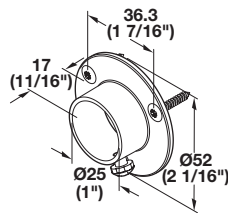

Supplied With

Tube
 Supports

Tubes and Supports

Wardrobe Tube - Ø19 mm (3/4")

- Round, welded
- Add 0.5 mm for PVC coating*
- Length: 2500 mm (98 7/16")

Material: Steel, electro-plated or Plastic, PVC

Finish	Item No.
chrome-plated	801.23.200
black PVC	801.23.300

Material: Steel, electro-plated

Finish	Item No.
chrome-plated	803.52.200

Dimensional data not binding. We reserve the right to alter specifications without notice.

Tubes and Supports

4

Wardrobe Tube - Ø25 mm (1")

- Round, welded
- Length: 2500 mm (98 7/16")

Material: Steel

Finish	Item No.
chrome-plated, polished	801.12.205

Supplied With
 10 pcs.

Wardrobe Tube Support

- For mounting on the side panel
- Set screw for tightening rail to support

750 5 Series - Ø33 mm (1 5/16")

- Round
- Heavy duty
- Commercial grade
- 2 mm wall thickness

Material: Steel; Finish: chrome

Length	Item No.
8'	801.56.245
12'	801.56.249

Supplied With
 6 pcs.

Supports

- For Ø33 mm (1 5/16") tubes
- Three screw holes spaced 1 1/8" from center