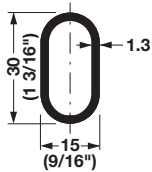

Tubes and Supports

4

Oval Wardrobe Tube with Supports

Material: Steel; Finish: chrome-plated

Length	Item No.
451 (17 3/4")	801.13.245
603 (23 3/4")	801.13.246
756 (29 3/4")	801.13.247
908 (35 3/4")	801.13.248
1217 (47 15/16")	801.13.244

Supplied With

Tube
Supports

Oval Wardrobe Tube with Supports

Material: Aluminum

Length	Matt Aluminum	Matt Nickel	Dark Oil-Rubbed Bronze
451 (17 3/4")	801.13.385	801.13.685	801.13.185
603 (23 3/4")	801.13.386	801.13.686	801.13.186
756 (29 3/4")	801.13.387	801.13.687	801.13.187
908 (35 3/4")	801.13.388	801.13.688	801.13.188
1217 (47 15/16")	801.13.384	801.13.684	801.13.184

Supplied With

Tube
Supports