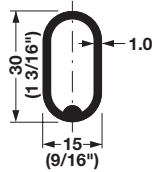

Tubes

Welded tube

4

Oval Wardrobe Tube, welded

Length: 2500 mm (98 7/16")

Material: Steel; Finish: chrome-plated

Material thickness	Item No.
1.0	801.13.201
1.5	801.09.239

Note

Material: Plastic

Finish	Item No.
chrome-plated	803.25.220

Dimensional data not binding. We reserve the right to alter specifications without notice.

Flat head screws

pages 11.132-11.133, 11.135

Tubes and Supports

4

Oval Wardrobe Tube with Supports

Material: Steel; Finish: chrome-plated

Length	Item No.
451 (17 3/4")	801.13.245
603 (23 3/4")	801.13.246
756 (29 3/4")	801.13.247
908 (35 3/4")	801.13.248
1217 (47 15/16")	801.13.244

Supplied With

Tube
 Supports

Tubes and Supports

Wardrobe Tube - Ø19 mm (3/4")

- Round, welded
- Add 0.5 mm for PVC coating*
- Length: 2500 mm (98 7/16")

Material: Steel, electro-plated or Plastic, PVC

Finish	Item No.
chrome-plated	801.23.200
black PVC	801.23.300