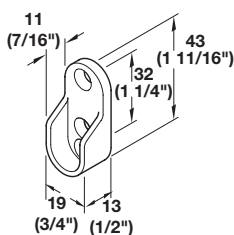

Wardrobe Tube Support

Material: Zinc die-cast

Finish	Item No.
nickel-plated	803.33.757