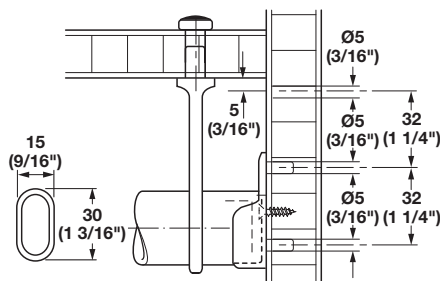

Tubes

Welded tube

4

Oval Wardrobe Tube, welded

Length: 2500 mm (98 7/16")

Material: Steel; Finish: chrome-plated

Material thickness	Item No.
1.0	801.13.201
1.5	801.09.239

Note

Wardrobe Tube Support

Material: Zinc die-cast

Finish	Item No.
nickel-plated	803.33.757

Oval Center Bracket

- For 15 x 30 mm (9/16" x 1 3/16") tube
- Surface mount

Material: Zinc die-cast

Finish	Item No.
chrome-plated	802.04.208

Material: Plastic

Finish	Item No.
chrome-plated	803.25.220

Dimensional data not binding. We reserve the right to alter specifications without notice.

Flat head screws

pages 11.132-11.133, 11.135

Tubes and Supports