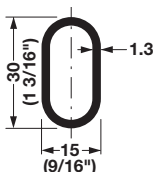

Tubes

Welded tube

4

Oval Wardrobe Tube, welded

Length: 2500 mm (98 7/16")

Material: Steel; Finish: chrome-plated

Material thickness	Item No.
1.0	801.13.201
1.5	801.09.239

Note

Supports ordered separately.

Oval Wardrobe Tube

Length: 2438 mm (96")

Thickness: 1.3 mm

Material: Aluminum

Finish	Item No.
matt aluminum	801.13.391
matt nickel	801.13.691
dark oil-rubbed bronze	801.13.191

Note