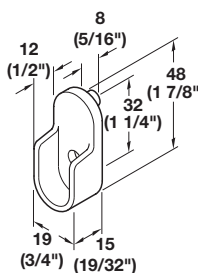

Supports

Wardrobe Tube Support

- For insertion in 32 mm system holes, with attached dowels and an additional screw hole

Material: Zinc die-cast

Finish/Color	Item No.
nickel-plated	803.33.722
chrome	803.33.210
matt aluminum	803.39.300
matt nickel	803.39.600
dark oil-rubbed bronze	803.39.100