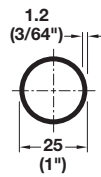

Supplied With

Tube
 Supports

Tubes and Supports

Wardrobe Tube - Ø19 mm (3/4")

- Round, welded
- Add 0.5 mm for PVC coating*
- Length: 2500 mm (98 7/16")

Material: Steel, electro-plated or Plastic, PVC

Finish	Item No.
chrome-plated	801.23.200
black PVC	801.23.300

Material: Steel, electro-plated

Finish	Item No.
chrome-plated	803.52.200

Dimensional data not binding. We reserve the right to alter specifications without notice.

Tubes and Supports

4

Wardrobe Tube - Ø25 mm (1")

- Round, welded
- Length: 2500 mm (98 7/16")

Material: Steel

Finish	Item No.
chrome-plated, polished	801.12.205

Supplied With
 10 pcs.

Wardrobe Tube Support

- For mounting on the side panel
- Set screw for tightening rail to support