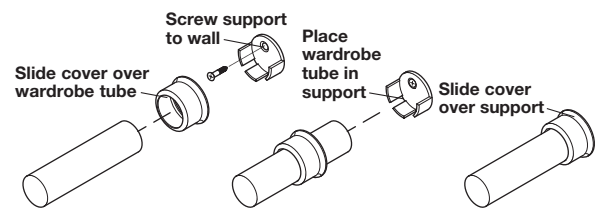

Wardrobe Tube Support

- Two piece
- For mounting on the side panel

Material: Steel, electro-plated

Finish	Item No.
chrome-plated	803.52.200