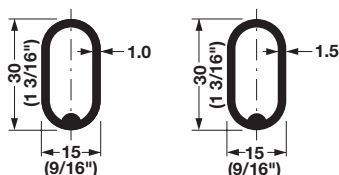

Tubes

Welded tube

4

Oval Wardrobe Tube, welded

Length: 2500 mm (98 7/16")

Material: Steel; Finish: chrome-plated

Material thickness	Item No.
1.0	801.13.201
1.5	801.09.239

Note

Supports ordered separately.

Oval Wardrobe Tube

Length: 2438 mm (96")

Thickness: 1.3 mm

Material: Aluminum

Finish	Item No.
matt aluminum	801.13.391
matt nickel	801.13.691
dark oil-rubbed bronze	801.13.191

Note

750 5 Series - Ø33 mm (1 5/16")

- Round
- Heavy duty
- Commercial grade
- 2 mm wall thickness

Material: Steel; Finish: chrome

Length	Item No.
8'	801.56.245
12'	801.56.249

Supplied With
 6 pcs.

Supports

- For Ø33 mm (1 5/16") tubes
- Three screw holes spaced 1 1/8" from center