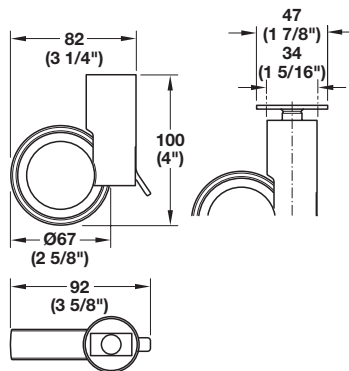

Height with mounting plate: 52 mm (2 1/16")
 Wheel: Ø40 mm (1 9/16")
 Weight capacity: 35 kg (77 lbs.) per castor

Material: Housing, Wheel and Brake: Plastic

Color	Item No.
black	660.33.371

Supplied With
 2 pcs.

6

Height with mounting plate: 80 mm (3 1/4")
 Wheel: Ø60 mm (2 3/8")
 Weight capacity: 80 kg (176 lbs.) per castor

Material: Housing: Zinc; Color: silver; Wheel and Brake: Plastic

Brake/Wheel	Item No.
black/gray	660.33.911

Supplied With
 2 pcs.

• No hub
 Height with mounting plate: 110 mm (4 1/4")
 Wheel: Ø67 mm (2 5/8")
 Weight capacity: 50 kg (110 lbs.) per castor

Material: Zinc; Wheel with Brake: Plastic; Color: gray

Finish	Item No.
chrome	661.88.201
aluminum	661.88.901