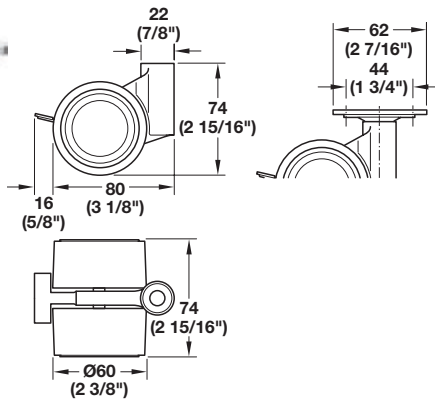

Height with mounting plate: 52 mm (2 1/16")
 Wheel: Ø40 mm (1 9/16")
 Weight capacity: 35 kg (77 lbs.) per castor

Material: Housing, Wheel and Brake: Plastic

Color	Item No.
black	660.33.371

Supplied With
 2 pcs.

6

Height with mounting plate: 80 mm (3 1/4")
 Wheel: Ø60 mm (2 3/8")
 Weight capacity: 80 kg (176 lbs.) per castor

Material: Housing: Zinc; Color: silver; Wheel and Brake: Plastic

Brake/Wheel	Item No.
black/gray	660.33.911

Supplied With
 2 pcs.

• No hub
 Height with mounting plate: 110 mm (4 1/4")
 Wheel: Ø67 mm (2 5/8")
 Weight capacity: 50 kg (110 lbs.) per castor

Material: Zinc; Wheel with Brake: Plastic; Color: gray

Finish	Item No.
chrome	661.88.201
aluminum	661.88.901

Supplied With
 2 pcs.