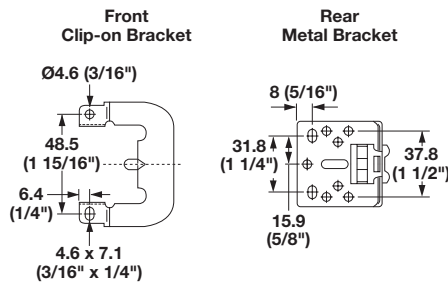

Accuride Full Extension, Telescopic

- Weight capacity: 41 kg (90 lbs./pair)
- For drawers up to 610 mm (24") wide
 - Hold-in detent
 - Lever disconnect
 - 1" overtravel
 - BHMA certified to Grade 1 HD-100

3834 - Side Mounted

Material: Steel, plated

| Installed length | Extension length | Zinc | Black |
|------------------|------------------|------------|------------|
| 300 (12") | 330 (13") | 422.16.302 | 422.16.311 |
| 350 (14") | 381 (15") | 422.16.352 | 422.16.366 |
| 400 (16") | 432 (17") | 422.16.400 | 422.16.419 |
| 450 (18") | 483 (19") | 422.16.455 | 422.16.464 |
| 500 (20") | 533 (21") | 422.16.508 | 422.16.517 |
| 550 (22") | 584 (23") | 422.16.553 | - |
| 600 (24") | 635 (25") | 422.16.606 | - |
| 700 (28") | 737 (29") | 422.16.704 | - |

Dimensional data not binding. We reserve the right to alter specifications without notice.

Face Frame Brackets, optional

Material: Steel; Finish: zinc-plated

| Version | Item No. |
|--------------------|------------|
| both brackets | 422.04.000 |
| front bracket only | 422.59.001 |
| rear bracket only | 422.59.002 |