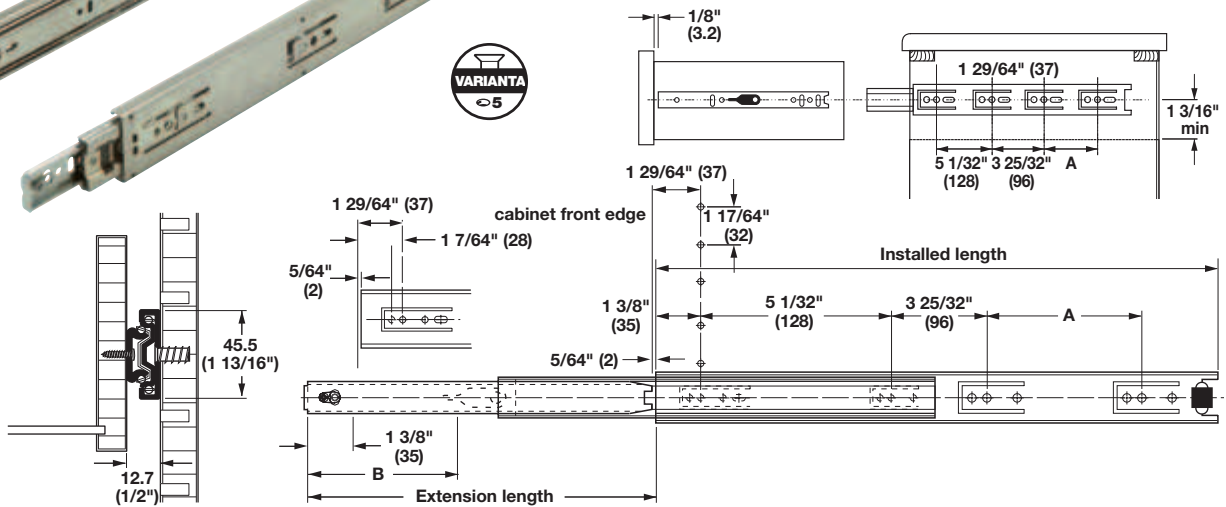

Accuride Full Extension, Telescopic

- Weight capacity: 41 kg (90 lbs./pair)
- For drawers up to 610 mm (24") wide
 - Hold-in detent
 - Lever disconnect
 - 1" overtravel
 - BHMA certified to Grade 1 HD-100

3834 - Side Mounted

Material: Steel, plated

| Installed length | Extension length | Zinc | Black |
|------------------|------------------|------------|------------|
| 300 (12") | 330 (13") | 422.16.302 | 422.16.311 |
| 350 (14") | 381 (15") | 422.16.352 | 422.16.366 |
| 400 (16") | 432 (17") | 422.16.400 | 422.16.419 |
| 450 (18") | 483 (19") | 422.16.455 | 422.16.464 |
| 500 (20") | 533 (21") | 422.16.508 | 422.16.517 |
| 550 (22") | 584 (23") | 422.16.553 | - |
| 600 (24") | 635 (25") | 422.16.606 | - |
| 700 (28") | 737 (29") | 422.16.704 | - |

Dimensional data not binding. We reserve the right to alter specifications without notice.

Face Frame Brackets, optional

Material: Steel; Finish: zinc-plated

| Version | Item No. |
|--------------------|------------|
| both brackets | 422.04.000 |
| front bracket only | 422.59.001 |
| rear bracket only | 422.59.002 |