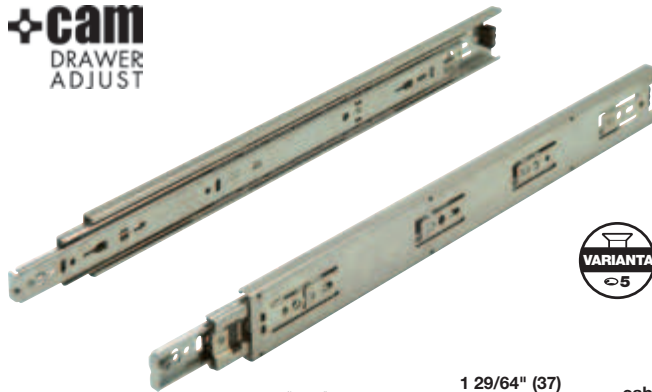

Accuride Full Extension, Telescopic

- Weight capacity: 41 kg (90 lbs./pair)
- For drawers up to 610 mm (24") wide
 - Hold-in detent
 - Lever disconnect
 - 1" overtravel
 - BHMA certified to Grade 1 HD-100

3834 - Side Mounted

Material: Steel, plated

| Installed length | Extension length | Zinc | Black |
|------------------|------------------|------------|------------|
| 300 (12") | 330 (13") | 422.16.302 | 422.16.311 |
| 350 (14") | 381 (15") | 422.16.352 | 422.16.366 |
| 400 (16") | 432 (17") | 422.16.400 | 422.16.419 |
| 450 (18") | 483 (19") | 422.16.455 | 422.16.464 |
| 500 (20") | 533 (21") | 422.16.508 | 422.16.517 |
| 550 (22") | 584 (23") | 422.16.553 | - |
| 600 (24") | 635 (25") | 422.16.606 | - |
| 700 (28") | 737 (29") | 422.16.704 | - |

Dimensional data not binding. We reserve the right to alter specifications without notice.

Face Frame Brackets, optional

Material: Steel; Finish: zinc-plated

| Version | Item No. |
|--------------------|------------|
| both brackets | 422.04.000 |
| front bracket only | 422.59.001 |
| rear bracket only | 422.59.002 |