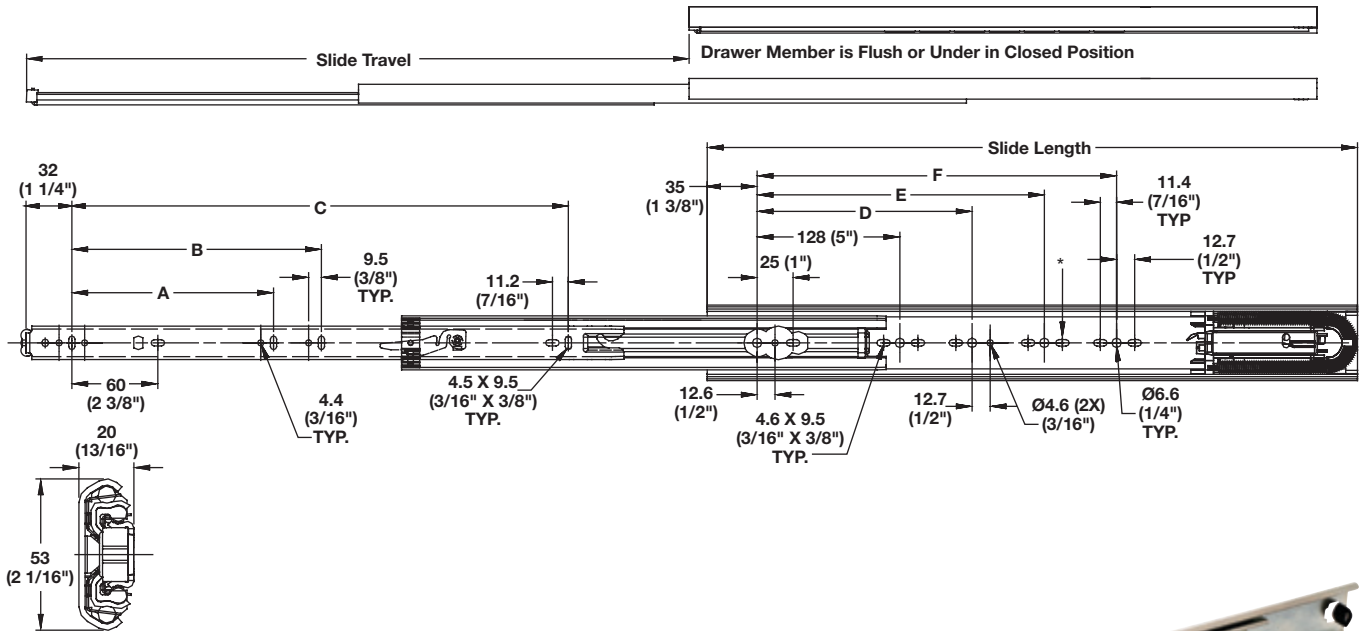

**Accuride Heavy Duty Over Travel, Easy Close**

Weight capacity/pair: 68 kg (150 lbs.)

- Accommodates drawers up to 1067 mm (42") wide to expand potential applications
- Easy-close feature brings drawers to a smooth, gentle close
- Lever disconnect allows for easier drawer removal and reinsertion
- 1" over travel for full access to drawer contents
- For storage in retail fixtures, restaurants, medical facilities and offices as well as residential kitchens and garages

8

**3634EC - Side Mounted**

- Outer member hole pattern matches models 3832/3834
- The same hole configuration and fastener type are used whether slides are going into a 1/2" or 3/4" side space
- Slides are unhandled, which helps speed and ease of installation
- RoHS compliant

Material: Steel; Finish: zinc-plated

Slide Length	Slide Travel	A	B	C	D	E	F	D Pack	P Pack
356 (14")	356 (14")	142 (5 5/8")	-	244 (9 5/8")	-	-	-	422.05.102	422.05.122
406 (16")	432 (17")	142 (5 5/8")	-	295 (11 5/8")	-	-	-	422.05.103	422.05.123
457 (18")	483 (19")	142 (5 5/8")	333 (13 1/8")	349 (14 5/8")	224 (8 13/16")	-	-	422.05.104	422.05.124
508 (20")	533 (21")	142 (5 5/8")	333 (13 1/8")	400 (15 5/8")	224 (8 13/16")	-	-	422.05.105	422.05.125
559 (22")	584 (23")	142 (5 5/8")	-	451 (17 3/4")	224 (8 13/16")	-	-	422.05.106	422.05.126
610 (24")	635 (25")	142 (5 5/8")	417 (16 3/8")	501 (19 3/4")	224 (8 13/16")	352 (13 7/8")	-	422.05.107	422.05.127
660 (26")	686 (27")	142 (5 5/8")	417 (16 3/8")	549 (21 3/4")	224 (8 13/16")	352 (13 7/8")	-	422.05.108	422.05.128
711 (28")	737 (29")	142 (5 5/8")	330 (13")	603 (23 3/4")	224 (8 13/16")	352 (13 7/8")	480 (18 7/8")	422.05.109	422.05.129

**Note**

14" is full travel.

D Pack - Polybag includes one pair of slides with mounting screws.

P Pack - (Bulk) Packed in 5 pair per box. Mounting hardware needs to be ordered.

Dimensions in mm  
Inches are approximate