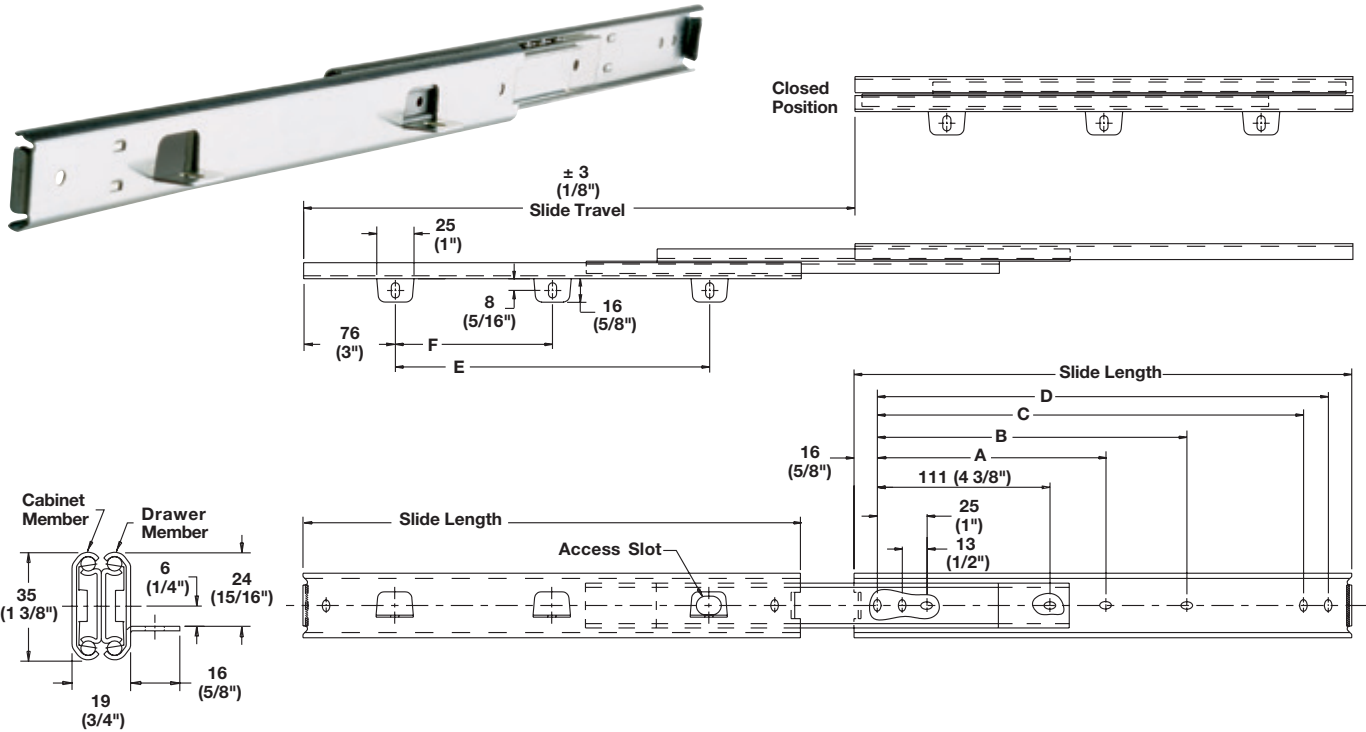

Accuride Pull-Out Shelf Slide

- Weight capacity: 45 kg (100 lbs.)/pair
- For drawers up to 406 mm (16") wide
 - Non-disconnect
 - With 7/8" overtravel
 - For use in kitchen appliance drawers, pan shelves, and entertainment center shelves

8

322 - Side Mounted

Material: Steel; Finish: zinc-plated

Installed Length	Extension Length	A	B	C	D	F	Item No.
305 (12")	327 (12 7/8")	-	149 (5 7/8")	260 (10 1/4")	273 (10 3/4")	-	422.69.930
356 (14")	378 (14 7/8")	-	200 (7 7/8")	311 (12 1/4")	324 (12 3/4")	-	422.69.935
406 (16")	429 (16 7/8")	-	251 (9 7/8")	362 (14 1/4")	375 (14 3/4")	-	422.69.940
457 (18")	480 (18 7/8")	213 (8 3/8")	301 (11 7/8")	413 (16 1/4")	426 (16 3/4")	-	422.69.945
508 (20")	530 (20 7/8")	238 (9 3/8")	353 (13 7/8")	464 (18 1/4")	476 (18 3/4")	-	422.69.950
559 (22")	581 (22 7/8")	264 (10 3/8")	403 (15 7/8")	514 (20 1/4")	527 (20 3/4")	203 (8")	422.69.955
610 (24")	632 (24 7/8")	289 (11 3/8")	454 (17 7/8")	565 (22 1/4")	578 (22 3/4")	229 (9")	422.69.960

Supplied With
Mounting screws

Dimensions in mm
Inches are approximate

FC **8.74**

www.hafele.com/us

Dimensional data not binding. We reserve the right to alter specifications without notice.