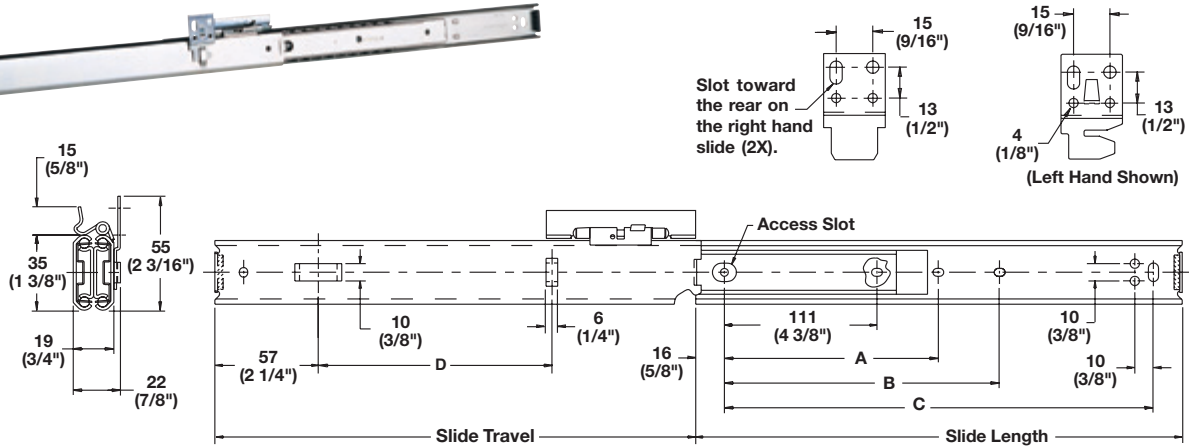

Accuride Full Extension, Lock-Out

- Weight capacity: 50 kg (110 lbs.)/pair
- For drawers up to 406 mm (16") wide
 - Handed slide, lock-out in the extended position
 - Easy disconnects for removal and/or cleaning
 - Ideal for butcher blocks, cutting boards and work surface shelves

340 - Side Mounted

Material: Steel; Finish: zinc-plated

Installed Length	Slide travel	A	B	C	D	Item No.
406 (16")	403 (15 7/8")	-	251 (9 7/8")	374 (14 3/4")	267 (10 1/2")	422.94.940
457 (18")	454 (17 7/8")	213 (8 3/8")	302 (11 7/8")	425 (16 3/4")	318 (12 1/2")	422.94.945
559 (22")	556 (21 7/8")	264 (10 3/8")	403 (15 7/8")	527 (20 3/4")	419 (16 1/2")	422.94.955

Supplied With
Mounting screws