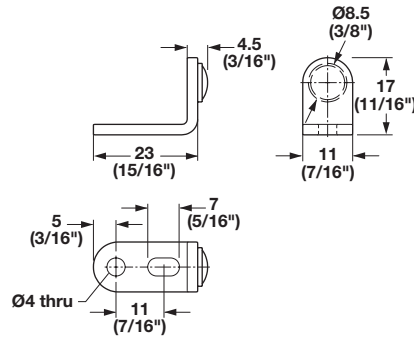

With Bumpers

For Single Doors

- Inset doors when self-closing concealed hinges are used
- Various door stop applications

Material: Bracket: Steel
 Bumper: Polyurethane, transparent

Finish	Item No.
nickel-plated	251.79.602