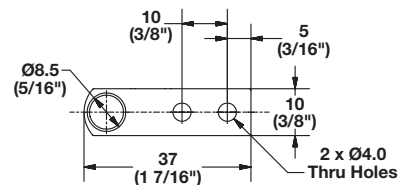

Bracket

- Use with revolving kitchen corner units with inset doors such as Häfele's Suzie-Q™
- Inset doors when self-closing concealed hinges are used
- Various inset door applications

Material: Bracket: Steel
Bumper: Polyurethane, transparent

Finish	Item No.
nickel-plated	251.79.600

Supplied With

48 Brackets
48 Bumpers
Polybag

Note

Bumpers do not come attached. Wood screws must be ordered separately.