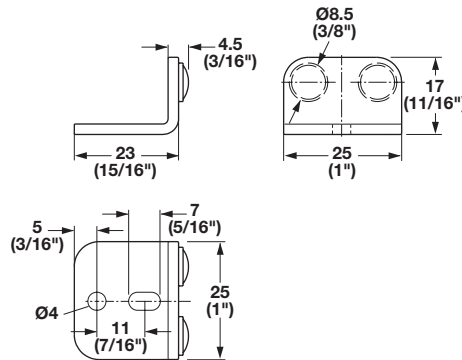

For Double Doors

- Inset doors when self-closing concealed hinges are used
- Various door stop applications

Material: Bracket: Steel
Bumper: Polyurethane, transparent

Finish	Item No.
nickel-plated	251.79.604

Supplied With

48 Brackets
96 Bumpers
Polybag

9