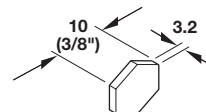

Door Bumper

Material: Foam

Color	Item No.
brown	356.25.121

Supplied With
1080 pcs.

Dimensional data not binding. We reserve the right to alter specifications without notice.