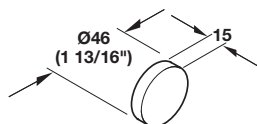

Door Bumper, BS-30

Material: Plastic, transparent

Item No.	Packing
356.26.430	25 pcs.
356.26.431	500 pcs.

9