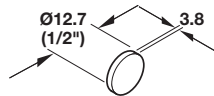

Silent Bumper, BS-22SD

- Softer material and 2-stage impact reduces physical force of impact by more than half

Material: 100% Polyurethane, transparent

Item No.	Packing
356.25.450	5,000 pcs.
356.25.455	1,000 pcs.