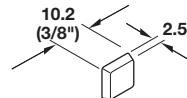

Door Bumper, BS-20

Material: 100% Polyurethane, transparent

Item No.	Packing
356.25.410	5,082 pcs.
356.25.415	1,210 pcs.