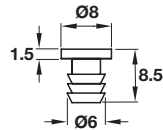

Door Bumper

- Press-fit

Material: Plastic, transparent

Item No.
356.20.421