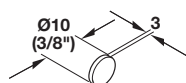

Door Bumper, BS-10

Material: Plastic, transparent

Item No.	Packing
356.26.420	1152 pcs.
356.26.421	7200 pcs.