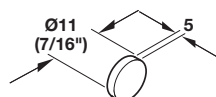

Dimensional data not binding. We reserve the right to alter specifications without notice.

Dimensions in mm  
 Inches are approximate

**Door Bumper, BS-02**

Material: Plastic, transparent

Item No.	Packing
356.26.400	1210 pcs.
356.26.401	5082 pcs.