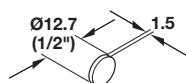

Door Bumper, BS-05

Material: Plastic, transparent

Item No.	Packing
356.26.440	1000 pcs.
356.26.441	5000 pcs.

Bumper, BS-08

- Self-adhesive backing
  W x L: 18 x 10 mm (11/16" x 7/16")

Material: Polyurethane

Color	Item No.
black	356.25.330

Dimensions in mm
Inches are approximate