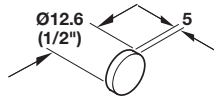

Dimensions in mm  
 Inches are approximate

FC **9.174**

- Quick setting, synthetic rubber-based adhesive
- Manufactured with UV inhibitors to prevent yellowing over time
- UL 94 HB Approved (polyurethane bumpers)