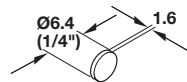

Door Bumper, BS-40

Material: 100% Polyurethane, transparent

Item No.	Packing
356.25.444	11,424 pcs.
356.25.445	1,734 pcs.