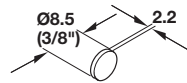

Door Bumper, BS-07

Material: 100% Polyurethane, transparent

Item No.	Packing
356.21.428	5,040 pcs.
356.21.425	1,350 pcs.