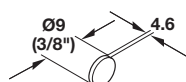

Dimensional data not binding. We reserve the right to alter specifications without notice.

Dimensions in mm  
 Inches are approximate

**Door Bumper, BS-02**

Material: Plastic, transparent

Item No.	Packing
356.26.400	1210 pcs.
356.26.401	5082 pcs.