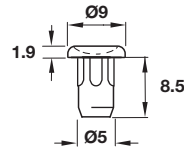

Door Bumper

- Press-fit

Material: Plastic, transparent

Item No.
356.18.010