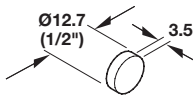

Door Bumper, BS-01

Material: 100% Polyurethane, transparent

Item No.	Packing
356.25.400	5,000 pcs.
356.25.405	1,000 pcs.