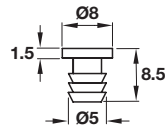

Door Stop

Material: Plastic

Color	Item No.
black	356.16.315
transparent	356.16.015

9