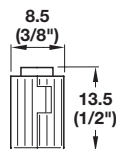

Door Bumper

- Press-fit
- 2 piece silent touch

Material: Plastic, transparent

Item No.
356.19.940

Dimensions in mm
Inches are approximate

FC **9.174**