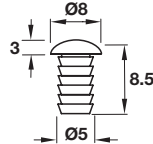

Door Bumper

- Press-fit

Material: Plastic, transparent

Item No.
356.17.010