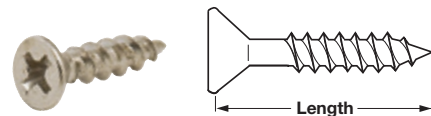

Note

Order #6 x 5/8" screws separately.

Flat Head Countersunk Wood Screws

- Deep thread design provides maximum holding power in a variety of different woods and man-made materials
- With extra-deep Phillips Recess to help minimize bit slippage

Material: Steel, plated

Finish	Length (inches)	Item No.
antique brass	#6 x 5/8"	010.77.146
oil-rubbed bronze	#6 x 5/8"	010.77.546
polished chrome	#6 x 5/8"	010.77.246
black	#6 x 5/8"	010.77.346
satin chrome	#6 x 5/8"	010.77.446
satin nickel	#6 x 5/8"	010.77.646
polished brass	#6 x 5/8"	010.77.846
pewter	#6 x 5/8"	010.77.946
polished nickel	#6 x 5/8"	010.77.606

Supplied With
1000 pcs.