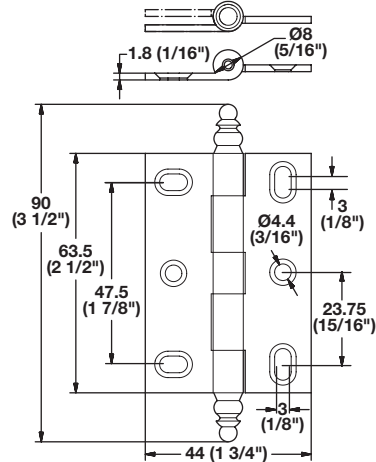

Material: Steel, plated

| Finish            | Length (inches) | Item No.   |
|-------------------|-----------------|------------|
| antique brass     | #6 x 5/8"       | 010.77.146 |
| oil-rubbed bronze | #6 x 5/8"       | 010.77.546 |
| polished chrome   | #6 x 5/8"       | 010.77.246 |
| black             | #6 x 5/8"       | 010.77.346 |
| satin chrome      | #6 x 5/8"       | 010.77.446 |
| satin nickel      | #6 x 5/8"       | 010.77.646 |
| polished brass    | #6 x 5/8"       | 010.77.846 |
| pewter            | #6 x 5/8"       | 010.77.946 |
| polished nickel   | #6 x 5/8"       | 010.77.606 |

Supplied With  
1000 pcs.

Dimensions in mm  
Inches are approximate

Dimensional data not binding. We reserve the right to alter specifications without notice.

### Note

Order #6 x 5/8" screws separately.