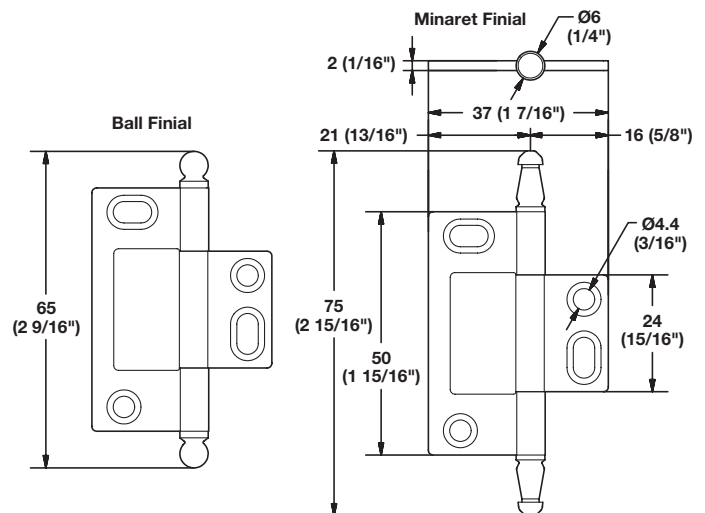

#### Note

Order #5 x 5/8" screws separately.

Material: Steel, plated

| Finish            | Length (inches) | Item No.   |
|-------------------|-----------------|------------|
| antique brass     | #5 x 5/8"       | 010.77.136 |
| oil-rubbed bronze | #5 x 5/8"       | 010.77.536 |
| polished chrome   | #5 x 5/8"       | 010.77.236 |
| black             | #5 x 5/8"       | 010.77.336 |
| satin chrome      | #5 x 5/8"       | 010.77.436 |
| satin nickel      | #5 x 5/8"       | 010.77.636 |
| polished brass    | #5 x 5/8"       | 010.77.836 |
| pewter            | #5 x 5/8"       | 010.77.936 |
| polished nickel   | #5 x 5/8"       | 010.77.604 |

### Note

Order #6 x 5/8" screws separately.