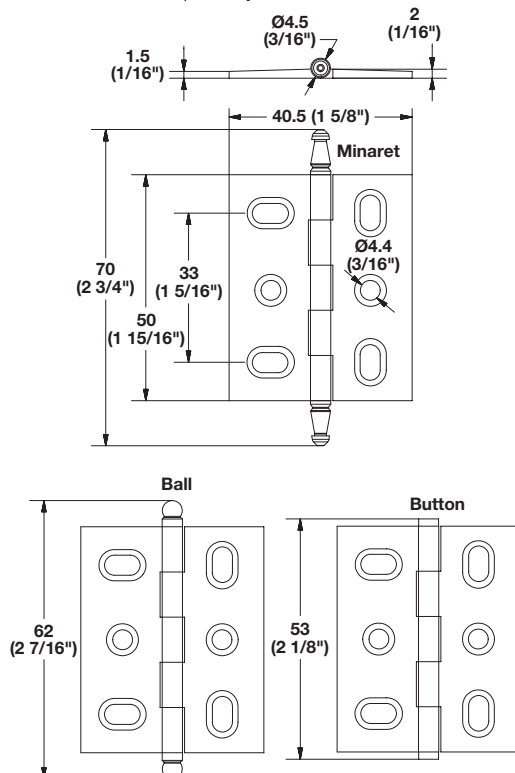

Material: Steel, plated

| Finish            | Length (inches) | Item No.   |
|-------------------|-----------------|------------|
| antique brass     | #5 x 5/8"       | 010.77.136 |
| oil-rubbed bronze | #5 x 5/8"       | 010.77.536 |
| polished chrome   | #5 x 5/8"       | 010.77.236 |
| black             | #5 x 5/8"       | 010.77.336 |
| satin chrome      | #5 x 5/8"       | 010.77.436 |
| satin nickel      | #5 x 5/8"       | 010.77.636 |
| polished brass    | #5 x 5/8"       | 010.77.836 |
| pewter            | #5 x 5/8"       | 010.77.936 |
| polished nickel   | #5 x 5/8"       | 010.77.604 |

### Note

Order #6 x 5/8" screws separately.

Material: Steel, plated

| Finish            | Length (inches) | Item No.   |
|-------------------|-----------------|------------|
| antique brass     | #6 x 5/8"       | 010.77.146 |
| oil-rubbed bronze | #6 x 5/8"       | 010.77.546 |
| polished chrome   | #6 x 5/8"       | 010.77.246 |
| black             | #6 x 5/8"       | 010.77.346 |
| satin chrome      | #6 x 5/8"       | 010.77.446 |
| satin nickel      | #6 x 5/8"       | 010.77.646 |
| polished brass    | #6 x 5/8"       | 010.77.846 |
| pewter            | #6 x 5/8"       | 010.77.946 |
| polished nickel   | #6 x 5/8"       | 010.77.606 |