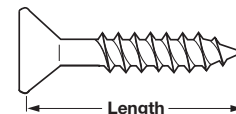

### ELITE

Häfele's ELITE Decorative Butt Hinge program provides a complete assortment of hinge choices to complement your decorative hardware.

- Solid brass hinges with decorative finials
- Beautiful finishes designed to complement your handle or knob
- For inset face frame doors
- 2-way adjustable

### Flat Head Countersunk Wood Screws

- Deep thread design provides maximum holding power in a variety of different woods and man-made materials
- With extra-deep Phillips Recess to help minimize bit slippage