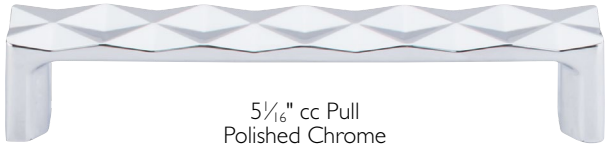

QUILTED KNOB & PULLS ~ 4 SIZES

	NEW AG	BLK	BSN	NEW HB	PC	PN	SAB	UM
1/4" Knob	TK560AG	TK560BLK	TK560BSN	TK560HB	TK560PC	TK560PN	TK560SAB	TK560UM
3 3/4" cc Pull	TK561AG	TK561BLK	TK561BSN	TK561HB	TK561PC	TK561PN	TK561SAB	TK561UM
5 1/16" cc Pull	TK562AG	TK562BLK	TK562BSN	TK562HB	TK562PC	TK562PN	TK562SAB	TK562UM
6 5/16" cc Pull	TK563AG	TK563BLK	TK563BSN	TK563HB	TK563PC	TK563PN	TK563SAB	TK563UM

OCULUS KNOBS & PULLS ~ 6 SIZES

	NEW AG	BLK	BSN	NEW HB	PC	PN	SAB	UM
7/8" Knob	TK590AG	TK590BLK	TK590BSN	TK590HB	TK590PC	TK590PN	TK590SAB	TK590UM
1 1/8" Knob	TK591AG	TK591BLK	TK591BSN	TK591HB	TK591PC	TK591PN	TK591SAB	TK591UM
1 5/16" Knob	TK592AG	TK592BLK	TK592BSN	TK592HB	TK592PC	TK592PN	TK592SAB	TK592UM
3 3/4" cc Pull	TK593AG	TK593BLK	TK593BSN	TK593HB	TK593PC	TK593PN	TK593SAB	TK593UM
5 1/16" cc Pull	TK594AG	TK594BLK	TK594BSN	TK594HB	TK594PC	TK594PN	TK594SAB	TK594UM
6 5/16" cc Pull	TK595AG	TK595BLK	TK595BSN	TK595HB	TK595PC	TK595PN	TK595SAB	TK595UM