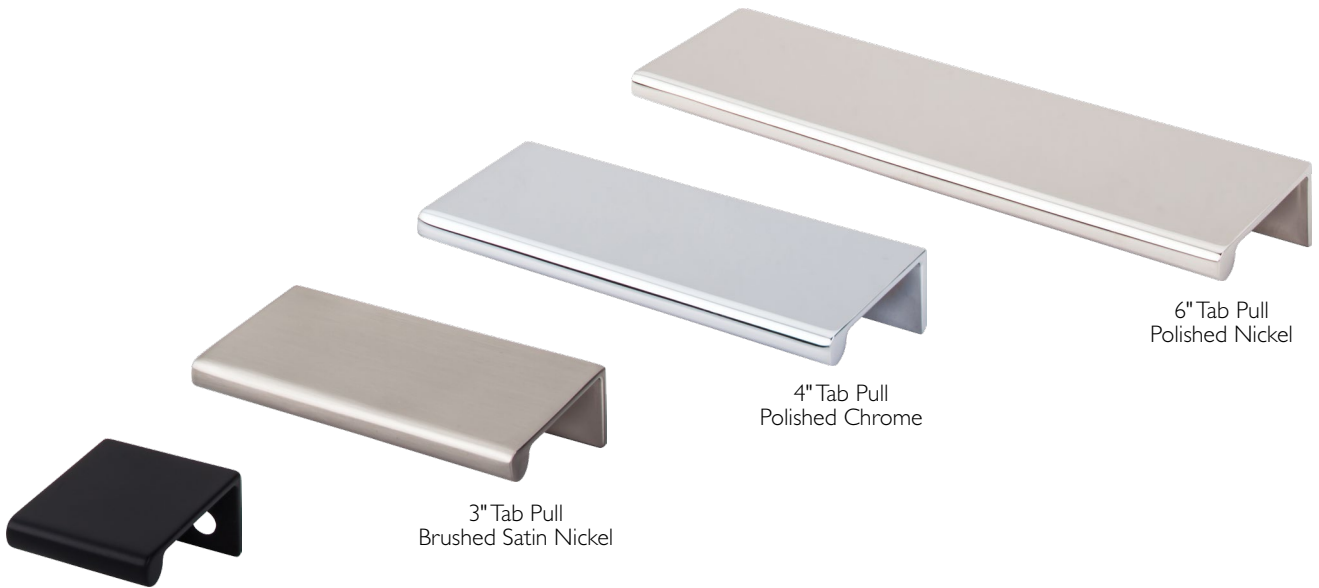

## EUROPA TAB PULLS ~ 2 STYLES

3 3/4" Cut Out Tab Pull  
Polished Nickel

5" Cut Out Tab Pull  
Polished Chrome

6" Cut Out Tab Pull  
Brushed Satin Nickel

	BLK	BSN	PC	PN
3 3/4" Cut Out Tab Pull	TK520BLK	TK520BSN	TK520PC	TK520PN
5" Cut Out Tab Pull	TK521BLK	TK521BSN	TK521PC	TK521PN
6" Cut Out Tab Pull	TK522BLK	TK522BSN	TK522PC	TK522PN

1/4" Tab Pull  
Flat Black

3" Tab Pull  
Brushed Satin Nickel

4" Tab Pull  
Polished Chrome

6" Tab Pull  
Polished Nickel

	<b>NEW</b> AG	BLK	BSN	<b>NEW</b> HB	PC	PN
1/4" Tab Pull	TK500AG	TK500BLK	TK500BSN	TK500HB	TK500PC	TK500PN
3" Tab Pull	TK501AG	TK501BLK	TK501BSN	TK501HB	TK501PC	TK501PN
4" Tab Pull	TK502AG	TK502BLK	TK502BSN	TK502HB	TK502PC	TK502PN
6" Tab Pull	TK503AG	TK503BLK	TK503BSN	TK503HB	TK503PC	TK503PN
8" Tab Pull	TK504AG	TK504BLK	TK504BSN	TK504HB	TK504PC	TK504PN
10" Tab Pull	TK505AG	TK505BLK	TK505BSN	TK505HB	TK505PC	TK505PN
12" Tab Pull	TK506AG	TK506BLK	TK506BSN	TK506HB	TK506PC	TK506PN