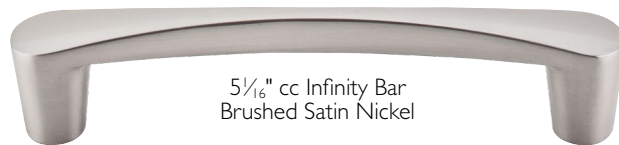

Nouveau III Collection

MI139 - 6⁵/₁₆" cc Pull in Polished Chrome

GROOVED PULLS ~ 2 SIZES

6⁵/₁₆" cc Grooved
Brushed Satin Nickel

5¹/₁₆" cc Grooved
Polished Chrome

	BLK	BSN	PC
5 ¹ / ₁₆ " cc Pull	MI135	MI134	MI136
6 ⁵ / ₁₆ " cc Pull	MI138	MI137	MI139

INFINITY KNOB & BAR PULL ~ 2 SIZES

1¹/₄" cc Infinity Knob
Brushed Satin Nickel

5¹/₁₆" cc Infinity Bar
Brushed Satin Nickel

	BLK	BSN	PC
1 ¹ / ₄ " cc Infinity Knob	MI126	MI125	MI127
5 ¹ / ₁₆ " cc Infinity Bar	MI180	MI179	MI181

CREST PULLS ~ 2 SIZES

6¹/₄" cc Pull
Polished Chrome

5¹/₁₆" cc Pull
Flat Black

	BLK	BSN	PC
5 ¹ / ₁₆ " cc Pull	MI177	MI176	MI178
6 ¹ / ₄ " cc Pull	MI150	MI149	MI151

MI176 - 5¹/₁₆" cc Pull in
Brushed Satin Nickel