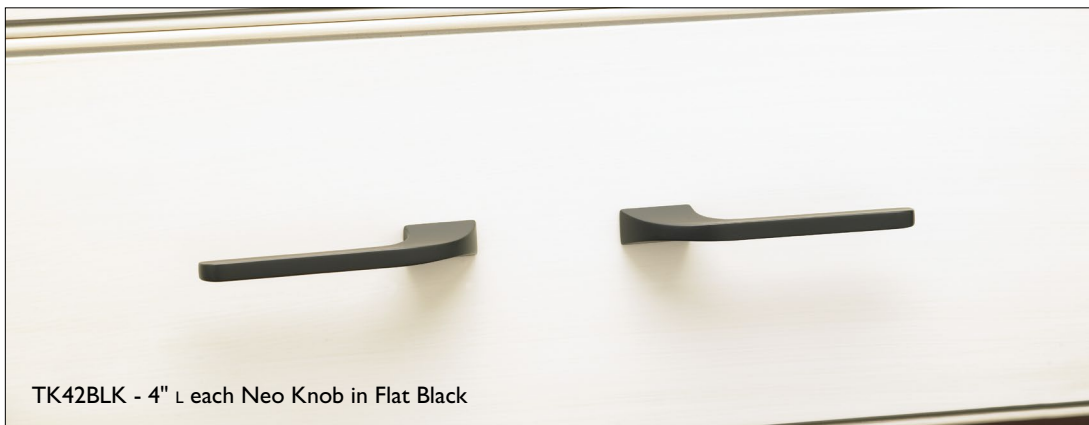

6" cc Pull
Tuscan Bronze

3" cc Center Pull
Tuscan Bronze

3" cc Pull
Tuscan Bronze

	BLK	BSN	GBZ	ORB	PC	PN	PTA	TB
3/4" w Thumb Knob	TK52BLK	TK52BSN	TK52GBZ	TK52ORB	TK52PC	TK52PN	TK52PTA	TK52TB
4" L each Neo Knob	TK42BLK	TK42BSN	TK42GBZ	TK42ORB	TK42PC	TK42PN	TK42PTA	TK42TB
3" cc Center Pull	TK43BLK	TK43BSN	TK43GBZ	TK43ORB	TK43PC	TK43PN	TK43PTA	TK43TB
3" cc Pull	TK44BLK	TK44BSN	TK44GBZ	TK44ORB	TK44PC	TK44PN	TK44PTA	TK44TB
6" cc Pull	TK45BLK	TK45BSN	TK45GBZ	TK45ORB	TK45PC	TK45PN	TK45PTA	TK45TB
12" cc Pull	TK46BLK	TK46BSN	TK46GBZ	TK46ORB	TK46PC	TK46PN	TK46PTA	TK46TB
12" cc Appliance Pull	TK47BLK	TK47BSN	TK47GBZ	TK47ORB	TK47PC	TK47PN	TK47PTA	TK47TB

TK42BLK - 4" L each Neo Knob in Flat Black

Lifetime Warranty for the original purchaser against defects in materials and craftsmanship.

Free Samples of any knob and of any pull less than 7" cc, with a \$5 packaging and shipping charge each.