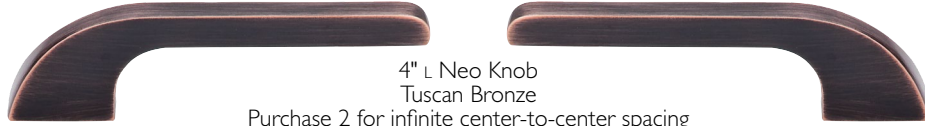

Sanctuary® Collection

PULLS & KNOBS ~ 5 STYLES Matching Appliance Pulls - see page 204

12" cc Pull
Tuscan Bronze

4" L Neo Knob
Tuscan Bronze
Purchase 2 for infinite center-to-center spacing

3/4" w Thumb Knob
Tuscan Bronze

6" cc Pull
Tuscan Bronze

3" cc Center Pull
Tuscan Bronze

3" cc Pull
Tuscan Bronze

	BLK	BSN	GBZ	ORB	PC	PN	PTA	TB
3/4" w Thumb Knob	TK52BLK	TK52BSN	TK52GBZ	TK52ORB	TK52PC	TK52PN	TK52PTA	TK52TB
4" L each Neo Knob	TK42BLK	TK42BSN	TK42GBZ	TK42ORB	TK42PC	TK42PN	TK42PTA	TK42TB
3" cc Center Pull	TK43BLK	TK43BSN	TK43GBZ	TK43ORB	TK43PC	TK43PN	TK43PTA	TK43TB
3" cc Pull	TK44BLK	TK44BSN	TK44GBZ	TK44ORB	TK44PC	TK44PN	TK44PTA	TK44TB
6" cc Pull	TK45BLK	TK45BSN	TK45GBZ	TK45ORB	TK45PC	TK45PN	TK45PTA	TK45TB
12" cc Pull	TK46BLK	TK46BSN	TK46GBZ	TK46ORB	TK46PC	TK46PN	TK46PTA	TK46TB
12" cc Appliance Pull	TK47BLK	TK47BSN	TK47GBZ	TK47ORB	TK47PC	TK47PN	TK47PTA	TK47TB

TK42BLK - 4" L each Neo Knob in Flat Black

Lifetime Warranty for the original purchaser against defects in materials and craftsmanship.

Free Samples of any knob and of any pull less than 7" cc, with a \$5 packaging and shipping charge each.