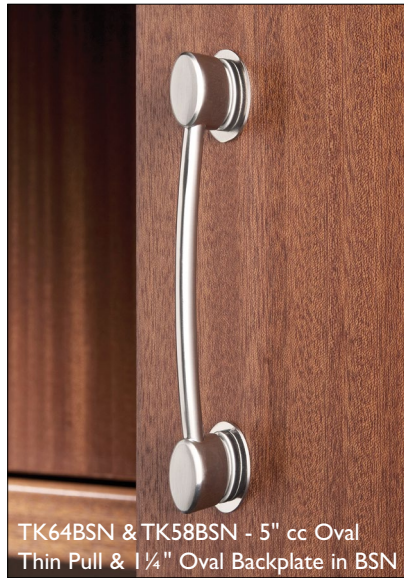

# Sanctuary® Collection

OVAL THIN PULLS ~ 5 SIZES Matching Appliance Pulls - see page 204

	BLK	BSN	GBZ	ORB	PC	PN	PTA	TB
3 3/4" cc Pull	TK63BLK	TK63BSN	TK63GBZ	TK63ORB	TK63PC	TK63PN	TK63PTA	TK63TB
5" cc Pull	TK64BLK	TK64BSN	TK64GBZ	TK64ORB	TK64PC	TK64PN	TK64PTA	TK64TB
7" cc Pull	TK65BLK	TK65BSN	TK65GBZ	TK65ORB	TK65PC	TK65PN	TK65PTA	TK65TB
12" cc Pull	TK66BLK	TK66BSN	TK66GBZ	TK66ORB	TK66PC	TK66PN	TK66PTA	TK66TB
12" cc Appliance Pull	TK67BLK	TK67BSN	TK67GBZ	TK67ORB	TK67PC	TK67PN	TK67PTA	TK67TB