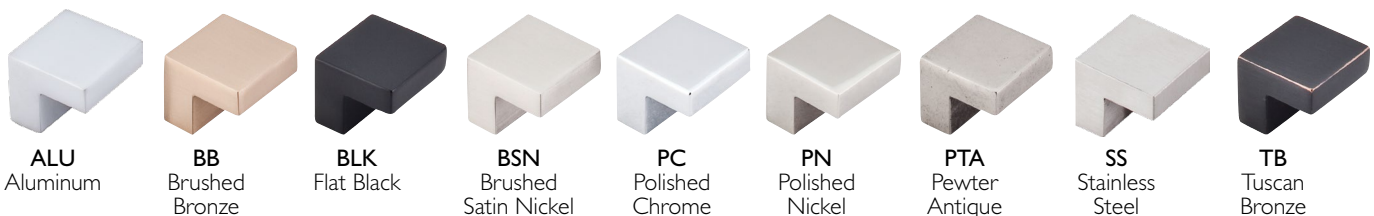

Sanctuary® II Collection

MODERN METRO PULL ~ 4 SIZES

12" cc Pull
Tuscan Bronze

7" cc Pull
Stainless Steel

5" cc Pull
Polished Chrome

3¾" cc Pull
Aluminum

	ALU	BLK	BSN	PC	SS	TB
3¾" cc Pull	TK250ALU	TK250BLK	TK250BSN	TK250PC	TK250SS	TK250TB
5" cc Pull	TK251ALU	TK251BLK	TK251BSN	TK251PC	TK251SS	TK251TB
7" cc Pull	TK252ALU	TK252BLK	TK252BSN	TK252PC	TK252SS	TK252TB
12" cc Pull	TK253ALU	TK253BLK	TK253BSN	TK253PC	TK253SS	TK253TB

SQUARE KNOBS ~ 9 FINISHES

	ALU	BB	BLK	BSN	PC	PN	PTA	SS	TB
5/8" cc Square	M1874	M1587	M1165	M1164	M1166	M1320	M1589	SS37	M1588

Lifetime Warranty for the original purchaser against defects in materials and craftsmanship.