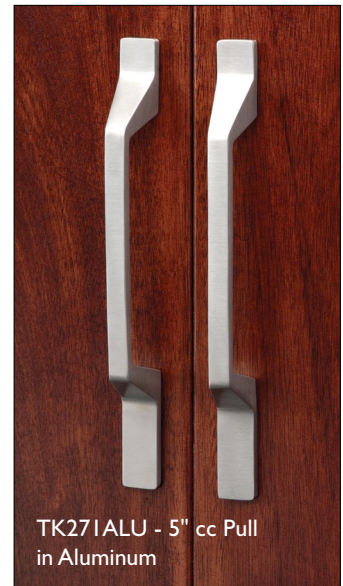

Sanctuary® II Collection

MODERN METRO ASYMMETRICAL ~ 2 SIZES

	ALU	BLK	BSN	PC	TB
3 1/2" cc Pull	TK270ALU	TK270BLK	TK270BSN	TK270PC	TK270TB
5" cc Pull	TK271ALU	TK271BLK	TK271BSN	TK271PC	TK271TB

MODERN METRO TAB ~ 4 SIZES

	ALU	BLK	BSN	PC	SS	TB
2" cc Pull	TK275ALU	TK275BLK	TK275BSN	TK275PC	TK275SS	TK275TB
5" cc Pull	TK276ALU	TK276BLK	TK276BSN	TK276PC	TK276SS	TK276TB
8" cc Pull	TK277ALU	TK277BLK	TK277BSN	TK277PC	TK277SS	TK277TB
12" cc Pull	TK278ALU	TK278BLK	TK278BSN	TK278PC	-	TK278TB