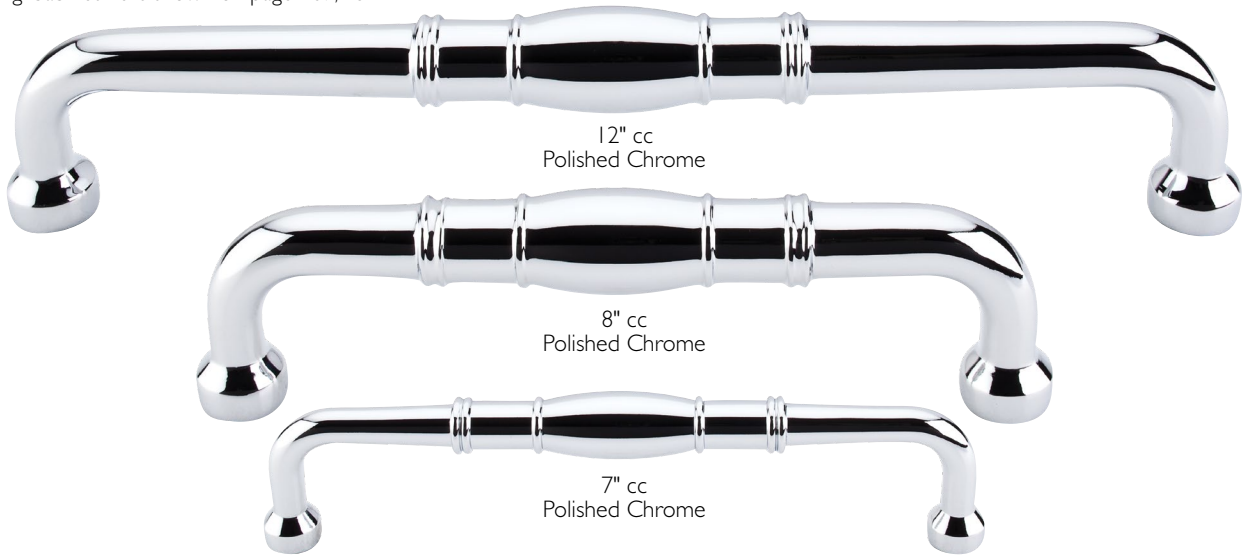

Appliance Pull Collection

NORMANDY PULLS ~ 5 SIZES

Matching Cabinet Pulls shown on page 107, 132

12" cc
Polished Chrome

8" cc
Polished Chrome

7" cc
Polished Chrome

3 3/4" cc
Polished Chrome

	AC	BB	BSN	GBZ	OEC
3 3/4" cc	M843-96	M1856-96	M841-96	M844-96	M862-96
7" cc	M843-7	M1856-7	M841-7	M844-7	M862-7
8" cc	M843-8	–	M841-8	M844-8	M862-8
12" cc	M843-12	M1856-12	M841-12	M844-12	M862-12
18" cc	M843-18	M1856-18	M841-18	M844-18	M862-18

	ORB	PAB	PAR	PB	PC	PN	PT	PTA	RST	TB
3 3/4" cc	M849-96	M847-96	M846-96	M840-96	M839-96	M1800-96	M848-96	M845-96	M842-96	M1798-96
7" cc	M849-7	M847-7	M846-7	M840-7	M839-7	M1800-7	M848-7	M845-7	M842-7	M1798-7
8" cc	M849-8	M847-8	M846-8	M840-8	M839-8	M1800-8	M848-8	M845-8	M842-8	M1798-8
12" cc	M849-12	M847-12	M846-12	M840-12	M839-12	M1800-12	M848-12	M845-12	M842-12	M1798-12
18" cc	M849-18	M847-18	M846-18	M840-18	M839-18	M1800-18	M848-18	M845-18	M842-18	M1798-18

FINISHES AVAILABLE

Part Number is specific to shape and finish. cc = measurement center-to-center between the screw holes.

NOTE: For detailed dimensions such as overall length, height, base width, etc. see price list or visit TopKnobs.com.