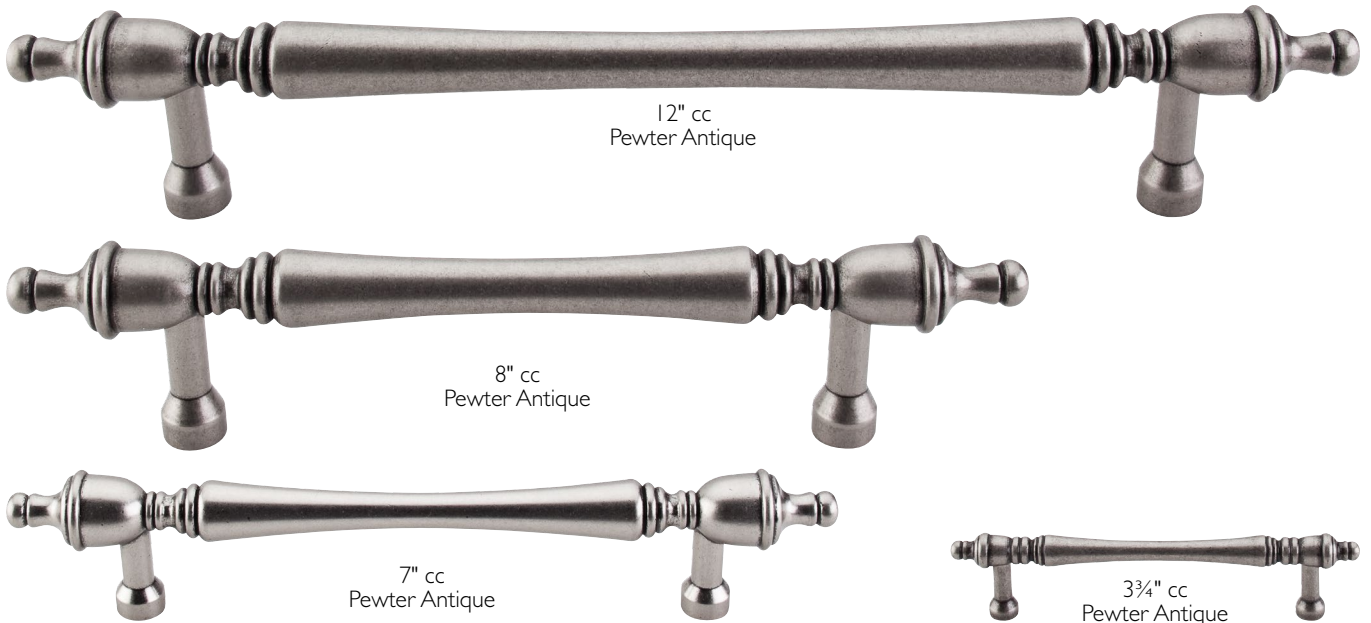

Appliance Pull Collection

SOMERSET FINIAL ~ 5 SIZES

	AC	BSN	GBZ	OEC	ORB	PAB	PAR	PB	PC	PT	PTA	RST
3 1/4" cc	M821-96	M819-96	M822-96	M860-96	M827-96	M825-96	M824-96	M818-96	M817-96	M826-96	M823-96	M820-96
7" cc	M821-7	M819-7	M822-7	M860-7	M827-7	M825-7	M824-7	M818-7	M817-7	M826-7	M823-7	M820-7
8" cc	M821-8	M819-8	M822-8	M860-8	M827-8	M825-8	M824-8	M818-8	M817-8	M826-8	M823-8	-
12" cc	M821-12	M819-12	M822-12	M860-12	M827-12	M825-12	M824-12	M818-12	M817-12	M826-12	M823-12	M820-12
18" cc	M821-18	M819-18	M822-18	M860-18	M827-18	M825-18	M824-18	M818-18	M817-18	M826-18	M823-18	M820-18

Part Number is specific to shape and finish. cc = measurement center-to-center between the screw holes.
 NOTE: For detailed dimensions such as overall length, height, base width, etc. see price list or visit TopKnobs.com.