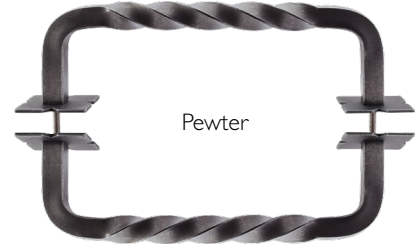

# Back-to-Back Door Pull Collection

Patina Black

**NORMANDY  
BIRDCAGE**

Pewter

**NORMANDY  
TWIST**

Finish	8" cc pair	12" cc pair	18" cc pair	8" cc pair	12" cc pair
PAB	M1243-8 pair	M1243-12 pair	M1243-18 pair	M1246-8 pair	M1246-12 pair
PAR	M1244-8 pair	M1244-12 pair	M1244-18 pair	M1245-8 pair	M1245-12 pair
PT	M1242-8 pair	M1242-12 pair	M1242-18 pair	M1247-8 pair	M1247-12 pair

Polished Chrome

**NOUVEAU  
ARROW**

Flat Black

Profile is curved.  
See page 124 for  
additional image

**NOUVEAU  
BROOK**

Finish	8" cc pair	12" cc pair	18" cc pair	8" cc pair	12" cc pair	18" cc pair
BLK	M852-8 pair	M852-12 pair	M852-18 pair	M855-8 pair	M855-12 pair	M855-18 pair
BSN	M850-8 pair	M850-12 pair	M850-18 pair	M853-8 pair	M853-12 pair	M853-18 pair
PC	M851-8 pair	M851-12 pair	M851-18 pair	M854-8 pair	M854-12 pair	M854-18 pair

Brushed Satin  
Nickel

**HOPEWELL**

Finish	18" cc pair
BSN	M1331-18 pair

Part Number is specific to shape and finish. cc = measurement center-to-center between the screw holes.  
NOTE: For detailed dimensions such as overall length, height, base width, etc. see price list or visit [TopKnobs.com](http://TopKnobs.com).