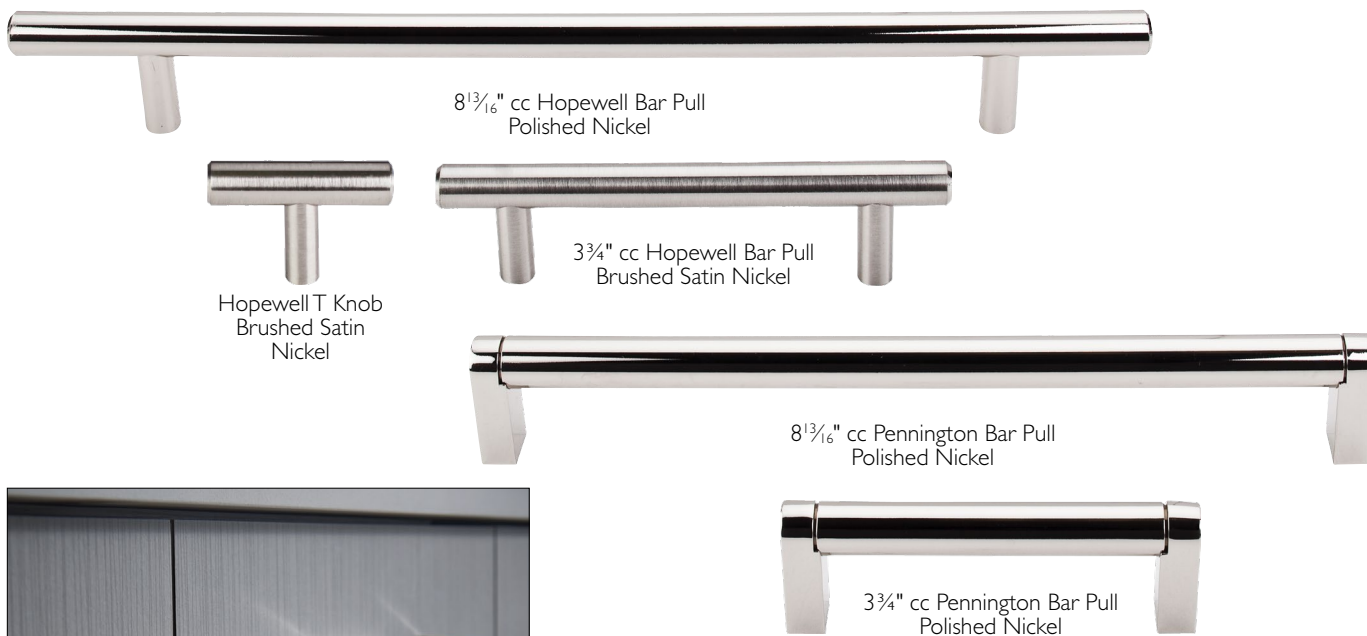

Asbury Collection

BRUSHED SATIN NICKEL & POLISHED NICKEL

BAR PULLS ~ 2 STYLES

Matching Appliance Pulls - see page 200

	Hopewell		Pennington	
	BSN	PN	BSN	PN
T Knob	M1885	M1888	-	-
3" cc Pull	M429A	M1269	M1001	M1254
3 3/4" cc Pull	M429	M1270	M1002	M1255
5 1/16" cc Pull	M430	M1271	M1003	M1256
6 5/16" cc Pull	M431	M1272	M1004	M1257
8 3/16" cc Pull	M432	M1273	M1005	M1258
11 11/32" cc Pull	M433	M1274	M1006	-
15" cc Pull	M433A	M1275	M1007	-
18 7/8" cc Pull	M434	M1276	M1008	-
26 15/32" cc Pull	M435	-	M1009	-
30 1/4" cc Pull	M436	-	M1010	-
37 3/16" cc Pull	-	-	M1011	-
12" cc Appliance Pull	M1331-12	M1332-12	-	-
18" cc Appliance Pull	M1331-18	M1332-18	-	-
24" cc Appliance Pull	M1331-24	M1332-24	-	-
30" cc Appliance Pull	M1331-30	M1332-30	-	-