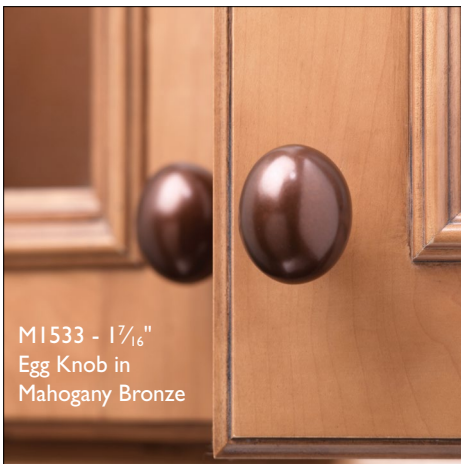

Aspen Collection ~ *hand finished solid cast bronze*

ROUND KNOBS ~ 4 SIZES

Matching Backplates shown on page 35

	LB	MB	MCB	SBL
7/8" Knob	M1546	M1547	M1548	M1545
1 1/8" Knob	M1551	M1552	M1553	M1550
1 3/8" Knob	M1556	M1557	M1558	M1555
1 5/8" Knob	M1561	M1562	M1563	M1560

CUP PULL & POTATO KNOBS ~ 2 STYLES

Potato knobs cannot be used with backplates

	LB	MB	MCB	SBL
1 1/16" Knob	M1536	M1537	M1538	M1535
2" Knob	M1541	M1542	M1543	M1540
3" cc Cup Pull	M1411	M1412	M1413	M1410

EGG KNOBS ~ 2 SIZES