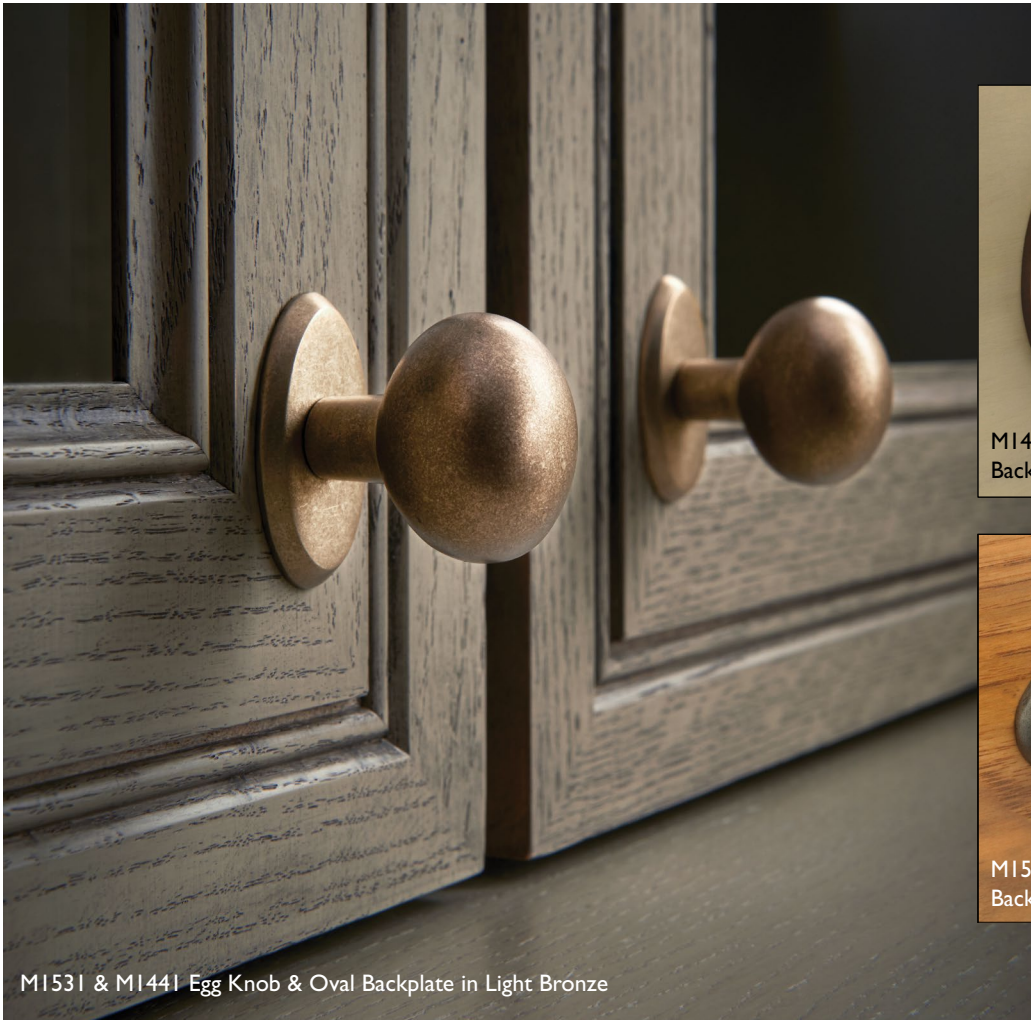

hand finished solid cast bronze ~ Aspen Collection

MI531 & MI441 Egg Knob & Oval Backplate in Light Bronze

MI493 & MI468 Peak Knob & Round Backplate in Mahogany Bronze

MI525 & MI435 Egg Knob & Oval Backplate in Silicon Bronze Light

DECORATIVE BACKPLATES

1/2" Oval
Silicon
Bronze Light

1 3/4" Oval
Mahogany
Bronze

7/8" Square
Light
Bronze

1 1/4" Square
Silicon
Bronze Light

2 1/2" Rectangle
Medium Bronze

7/8" Round
Medium
Bronze

1 1/4" Round
Light
Bronze