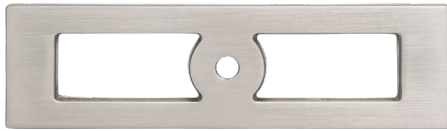

HOLLIN CUP PULLS ~ 2 SIZES

3 3/4" cc Cup Pull
Honey Bronze

TK937HB- 3 3/4" cc Cup Pull in Honey Bronze

	AG	BLK	BSN	HB	PC	PN
3 3/4" cc Cup Pull	TK937AG	TK937BLK	TK937BSN	TK937HB	TK937PC	TK937PN
5 1/16" cc Cup Pull	TK938AG	TK938BLK	TK938BSN	TK938HB	TK938PC	TK938PN

HOLLIN BACKPLATES ~ 8 SIZES

TK901PC & TK922PC
shown together

3 3/4" Knob Backplate
Brushed Satin Nickel

3 3/4" cc Pull Backplate
Flat Black

TK946HB 12" cc pull & TK929HB
12" cc backplate in Honey Bronze

	AG	BLK	BSN	HB	PC	PN
3 3/4" Knob Backplate	TK922AG	TK922BLK	TK922BSN	TK922HB	TK922PC	TK922PN
3" cc Pull Backplate	TK923AG	TK923BLK	TK923BSN	TK923HB	TK923PC	TK923PN
3 3/4" cc Pull Backplate	TK924AG	TK924BLK	TK924BSN	TK924HB	TK924PC	TK924PN
5 1/16" cc Pull Backplate	TK925AG	TK925BLK	TK925BSN	TK925HB	TK925PC	TK925PN
6 5/16" cc Pull Backplate	TK926AG	TK926BLK	TK926BSN	TK926HB	TK926PC	TK926PN
7 9/16" cc Pull Backplate	TK927AG	TK927BLK	TK927BSN	TK927HB	TK927PC	TK927PN
8 13/16" cc Pull Backplate	TK928AG	TK928BLK	TK928BSN	TK928HB	TK928PC	TK928PN
12" cc Pull Backplate*	TK929AG	TK929BLK	TK929BSN	TK929HB	TK929PC	TK929PN