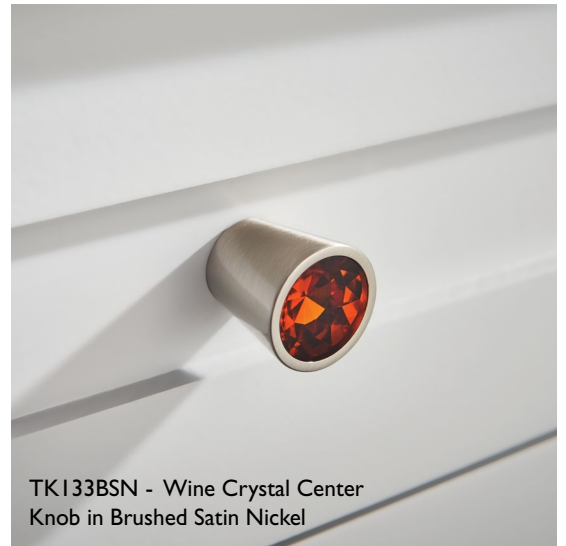

## CRYSTAL KNOBS ~ 2 STYLES

1 1/8" Melon  
Clear Crystal **BSN**

1 3/8" Octagon  
Black **PC**

1 3/8" Octagon  
Clear Crystal **BSN**

1 3/8" Octagon  
Wine **ORB**

TK127BSN - Clear Melon Crystal Knob in Brushed Satin Nickel

Base Finish	Black	Clear	Wine
1 1/8" Melon <b>BSN</b>	-	TK127BSN	-
1 1/8" Melon <b>ORB</b>	-	TK127ORB	-
1 1/8" Melon <b>PC</b>	-	TK127PC	-
1 3/8" Octagon <b>BSN</b>	TK137BSN	TK128BSN	TK138BSN
1 3/8" Octagon <b>ORB</b>	TK137ORB	TK128ORB	TK138ORB
1 3/8" Octagon <b>PC</b>	TK137PC	TK128PC	TK138PC

## CRYSTAL CENTER KNOBS ~ 2 SIZES

1 3/16"  
Black Crystal Center

1 3/16"  
Blue Crystal Center

1 3/16"  
Wine Crystal Center

1 1/16"  
Clear Crystal Center

TK133BSN - Wine Crystal Center Knob in Brushed Satin Nickel

Base Finish	Black	Blue	Clear	Wine
1 3/16" <b>BSN</b>	TK130BSN	TK132BSN	TK136BSN	TK134BSN
1 1/16" <b>BSN</b>	TK129BSN	TK131BSN	TK135BSN	TK133BSN