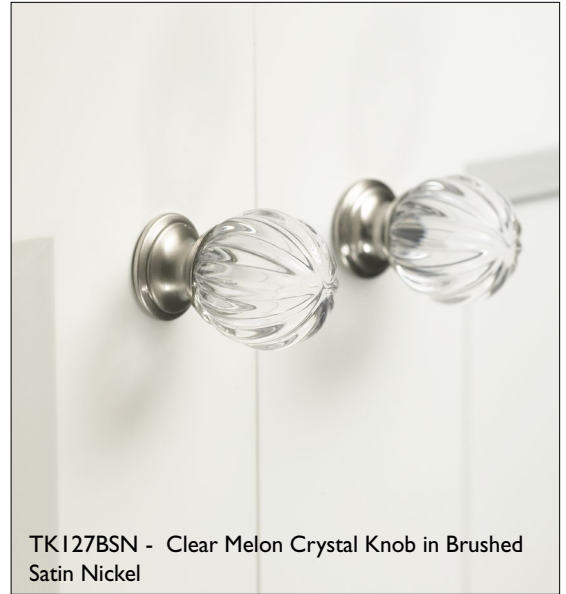

## CRYSTAL KNOBS ~ 2 STYLES

1 1/8" Melon  
Clear Crystal **BSN**

1 3/8" Octagon  
Black **PC**

1 3/8" Octagon  
Clear Crystal **BSN**

1 3/8" Octagon  
Wine **ORB**

TK127BSN - Clear Melon Crystal Knob in Brushed Satin Nickel

Base Finish	Black	Clear	Wine
1 1/8" Melon <b>BSN</b>	-	TK127BSN	-
1 1/8" Melon <b>ORB</b>	-	TK127ORB	-
1 1/8" Melon <b>PC</b>	-	TK127PC	-
1 3/8" Octagon <b>BSN</b>	TK137BSN	TK128BSN	TK138BSN
1 3/8" Octagon <b>ORB</b>	TK137ORB	TK128ORB	TK138ORB
1 3/8" Octagon <b>PC</b>	TK137PC	TK128PC	TK138PC

## CRYSTAL CENTER KNOBS ~ 2 SIZES

1 3/16"  
Black Crystal Center

1 3/16"  
Blue Crystal Center

1 3/16"  
Wine Crystal Center

1 1/16"  
Clear Crystal Center

TK133BSN - Wine Crystal Center Knob in Brushed Satin Nickel

Base Finish	Black	Blue	Clear	Wine
1 3/16" <b>BSN</b>	TK130BSN	TK132BSN	TK136BSN	TK134BSN
1 1/16" <b>BSN</b>	TK129BSN	TK131BSN	TK135BSN	TK133BSN