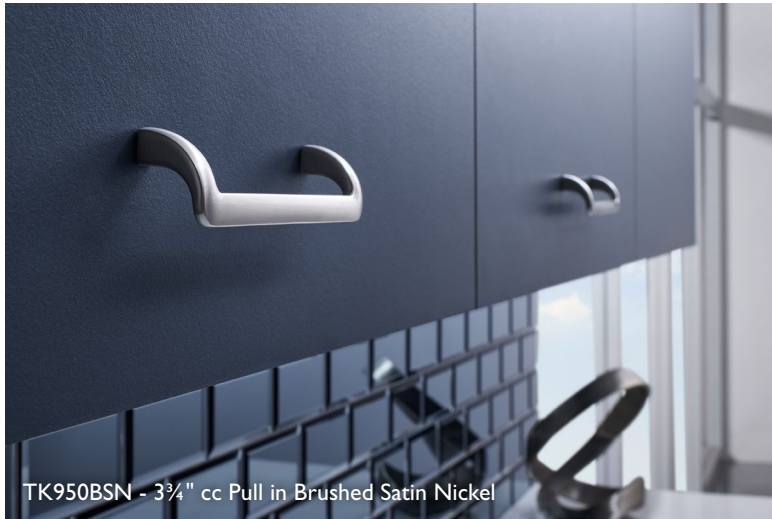

Lynwood™ Collection NEW

KENTFIELD PULLS ~ 6 SIZES

FINISHES AVAILABLE

AG
Ash Gray

BLK
Flat Black

BSN
Brushed Satin
Nickel

HB
Honey Bronze

PC
Polished Chrome

PN
Polished Nickel

	AG	BLK	BSN	HB	PC	PN
3¾" cc Pull	TK950AG	TK950BLK	TK950BSN	TK950HB	TK950PC	TK950PN
5⅙" cc Pull	TK951AG	TK951BLK	TK951BSN	TK951HB	TK951PC	TK951PN
6⅙" cc Pull	TK952AG	TK952BLK	TK952BSN	TK952HB	TK952PC	TK952PN
7⅙" cc Pull	TK953AG	TK953BLK	TK953BSN	TK953HB	TK953PC	TK953PN
8⅙" cc Pull	TK954AG	TK954BLK	TK954BSN	TK954HB	TK954PC	TK954PN
12" cc Pull	TK955AG	TK955BLK	TK955BSN	TK955HB	TK955PC	TK955PN

MARION KNOBS ~ 3 SIZES

1" Knob
Honey Bronze

1⅙" Knob
Brushed Satin Nickel

1¼" Knob
Polished Chrome

	AG	BLK	BSN	HB	PC	PN
1" Knob	TK911AG	TK911BLK	TK911BSN	TK911HB	TK911PC	TK911PN
1⅙" Knob	TK912AG	TK912BLK	TK912BSN	TK912HB	TK912PC	TK912PN
1¼" Knob	TK913AG	TK913BLK	TK913BSN	TK913HB	TK913PC	TK913PN