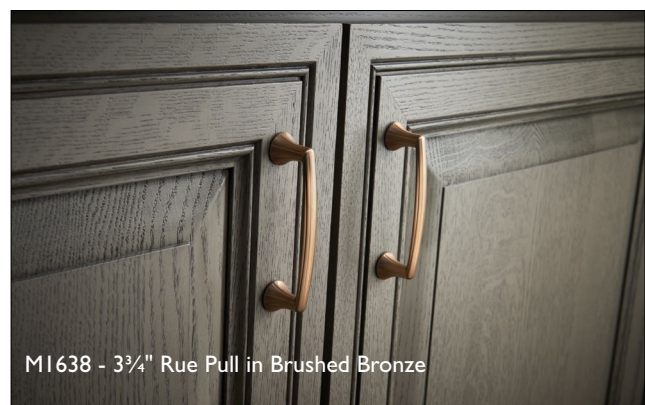

Edwardian Collection

PULLS ~ 2 SIZES

M969 - 3¾" Link Pull in German Bronze

	GBZ	ORB	PTA
3" cc Link	M972	M973	M971
3¾" cc Link	M969	M970	M968

KNOBS ~ 3 STYLES

	BB	BSN	GBZ	ORB	PC	PTA	TB
1¼" Ribbon	M1645	M1621	M960	M961	M1622	M959	M1644
1¼" Emboss		-	-	M793	-	-	M1670
1¼" Ribbon & Reed	-	M1617	M942	M943	M1618	M941	M1647

KNOB & PULLS ~ 3 STYLES

M1638 - 3¾" Rue Pull in Brushed Bronze

	BB	BSN	GBZ	ORB	PC	PN	PTA	TB
1¼" Lund Knob	M1593	M1306	M912	M913	-	M1307	M911	M1592
3¾" cc Rue Pull	M1638	M1292	M957	M958	-	M1293	M956	M1637
3¾" cc Grace Pull	-	M1259	M927	M928	M1623	M1260	M926	-