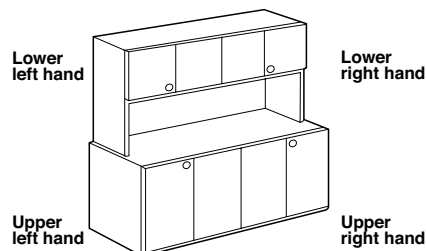

Deadbolt Lock – offset bolt

- For face-frame cabinets
- Throw: 13 mm (1/2")
- Rotate cylinder core 180° to install

Material: Lock case: Nylon; Color: black
Cylinder housing: Zinc die-cast, unfinished
Bolt: Steel; Finish: nickel-plated

Mounting	A	Timberline No.	Item No.
left hand/right hand	15	CB-244	232.18.348
drawer	15	CB-234	232.18.358
left hand/right hand	22	CB-245	232.18.350
drawer	22	CB-235	232.18.360