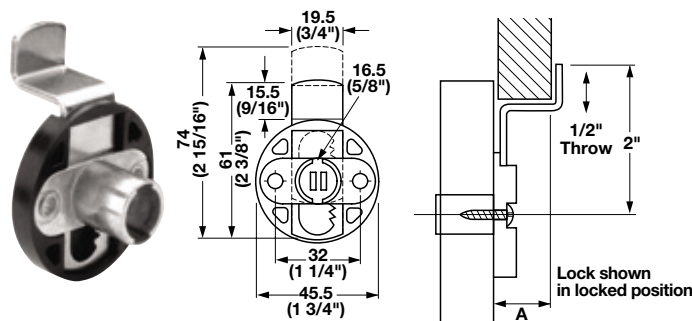

Deadbolt Lock – offset bolt

- For face-frame cabinets
- Throw: 13 mm (1/2")
- Rotate cylinder core 180° to install

Material: Lock case: Nylon; Color: black
Cylinder housing: Zinc die-cast, unfinished
Bolt: Steel; Finish: nickel-plated

Mounting	A	Timberline No.	Item No.
left hand/right hand	15	CB-244	232.18.348
drawer	15	CB-234	232.18.358
left hand/right hand	22	CB-245	232.18.350
drawer	22	CB-235	232.18.360