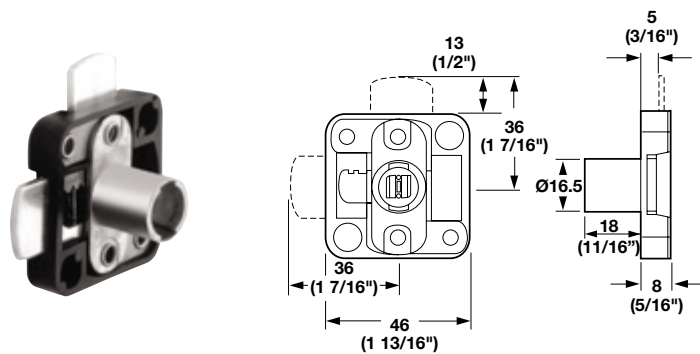

Modular Removable Core Locking System – Timberline

Deadbolt Lock – double doors

- With straight bolts
- Throw: 13 mm (1/2")
- Locks both doors without the need for lock strips or a spring catch

Material: Lock case: Nylon; Color: black
Cylinder housing: Zinc die-cast

Mounting	Timberline No.	Item No.
lower left hand or upper right hand	CB-250	232.35.300
lower right hand or upper left hand	CB-255	232.35.301

Deadbolt Lock – double doors

- With offset bolt for overlay doors
- Throw: 13 mm (1/2")

Material: Lock case: Nylon; Color: black
Cylinder housing: Zinc die-cast

Mounting	Timberline No.	Item No.
lower left hand or upper right hand	CB-251	232.35.302
lower right hand or upper left hand	CB-256	232.35.303

Deadbolt Lock – offset bolt

- For face-frame cabinets
- Throw: 13 mm (1/2")
- Rotate cylinder core 180° to install

Material: Lock case: Nylon; Color: black
Cylinder housing: Zinc die-cast, unfinished
Bolt: Steel; Finish: nickel-plated