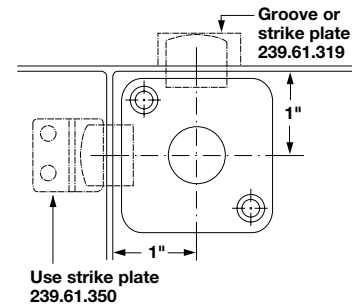

Modular Removable Core Locking System – Timberline

Deadbolt Lock – double doors

- With straight bolts
- Throw: 13 mm (1/2")
- Locks both doors without the need for lock strips or a spring catch

Material: Lock case: Nylon; Color: black
Cylinder housing: Zinc die-cast

Mounting	Timberline No.	Item No.
lower left hand or upper right hand	CB-250	232.35.300
lower right hand or upper left hand	CB-255	232.35.301

Deadbolt Lock – double doors

- With offset bolt for overlay doors
- Throw: 13 mm (1/2")

Material: Lock case: Nylon; Color: black
Cylinder housing: Zinc die-cast

Mounting	Timberline No.	Item No.
lower left hand or upper right hand	CB-251	232.35.302
lower right hand or upper left hand	CB-256	232.35.303

Deadbolt Lock – offset bolt

- For face-frame cabinets
- Throw: 13 mm (1/2")
- Rotate cylinder core 180° to install

Material: Lock case: Nylon; Color: black
Cylinder housing: Zinc die-cast, unfinished
Bolt: Steel; Finish: nickel-plated