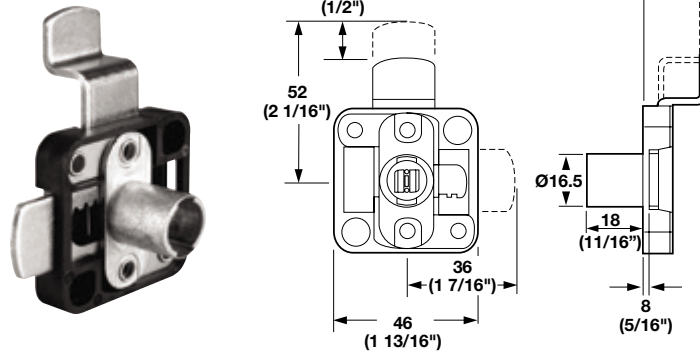

Modular Removable Core Locking System – Timberline

Deadbolt Lock – double doors

- With straight bolts
- Throw: 13 mm (1/2")
- Locks both doors without the need for lock strips or a spring catch

Material: Lock case: Nylon; Color: black
Cylinder housing: Zinc die-cast

Mounting	Timberline No.	Item No.
lower left hand or upper right hand	CB-250	232.35.300
lower right hand or upper left hand	CB-255	232.35.301

Deadbolt Lock – double doors

- With offset bolt for overlay doors
- Throw: 13 mm (1/2")

Material: Lock case: Nylon; Color: black
Cylinder housing: Zinc die-cast

Mounting	Timberline No.	Item No.
lower left hand or upper right hand	CB-251	232.35.302
lower right hand or upper left hand	CB-256	232.35.303

Deadbolt Lock – offset bolt

- For face-frame cabinets
- Throw: 13 mm (1/2")
- Rotate cylinder core 180° to install

Material: Lock case: Nylon; Color: black
Cylinder housing: Zinc die-cast, unfinished
Bolt: Steel; Finish: nickel-plated