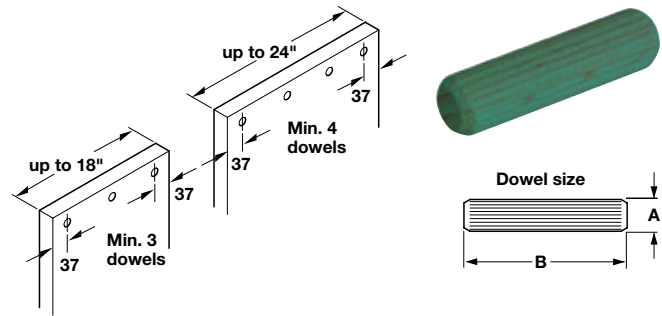

### Wood Dowels (Fluted)

- Fluted dowels allow the glue to distribute evenly over the entire surface
- Suitable for non-glued applications in combination with mechanical fasteners
- Application:
  - Glued case connections
  - Non-glued connections in combination with mechanical fastener

Material: Kiln-dried hardwood

Metric				
A x B	Item No.	Packing	Bulk Item No.	Packing
5 x 30	267.83.030	1,000	267.83.032	52,000
5 x 35	267.83.035	1,000	267.83.036	46,000
5 x 40	267.83.040	1,000	267.83.042	30,000
6 x 25	267.83.125	1,000	267.83.127	44,000
6 x 30	267.83.130	1,000	267.83.132	35,400
8 x 25	267.83.225	1,000	267.83.227	23,000
8 x 30	267.83.230	1,000	267.83.233	19,200
8 x 32	267.83.232	1,000	267.83.234	17,800
8 x 35	267.83.235	1,000	267.83.237	16,400
8 x 38	267.83.238	1,000	267.83.239	15,000
8 x 40	267.83.240	1,000	267.83.242	14,200
8 x 50	267.83.250	1,000	267.83.252	12,000
10 x 30	267.83.330	1,000	267.83.332	25,000

Inch				
A x B	Item No.	Packing	Bulk Item No.	Packing
1/4" x 1"	267.80.102	1,000	267.80.103	38,700
1/4" x 1-1/4"	267.80.105	1,000	267.80.106	29,600
5/16" x 1-1/4"	267.80.205	1,000	267.80.206	17,800
5/16" x 1-1/2"	267.80.207	1,000	267.80.208	15,000
3/8" x 1-1/2"	267.80.307	1,000	267.80.308	20,000
3/8" x 2"	267.80.312	1,000	267.80.313	13,000
1/2" x 3"	267.80.719	1,000	267.80.720	5,000