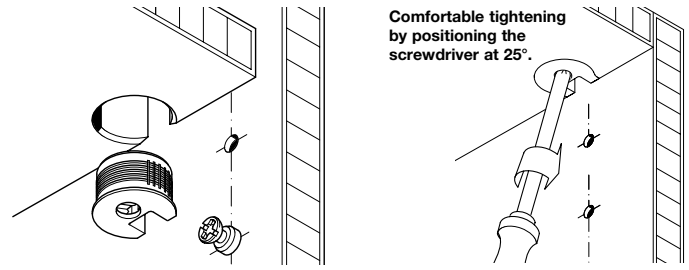

### Rafix 20 Flush Fitting

- No projecting parts due to the countersunk rim on the housing
- Housing is mounted flush to shelf
- Panels can be stacked without spacers

ixconnect

- Without ridge
- With tightening element
- For wood thicknesses: 19 mm
- Mounting center: 9.5 mm
- Drilling depth: 14.2+0.2 mm