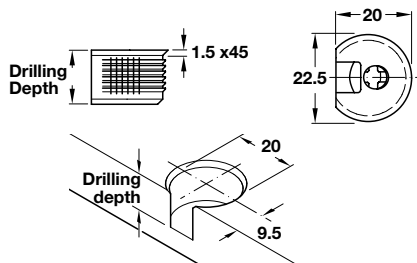

### Rafix 20 Flush Fitting

- No projecting parts due to the countersunk rim on the housing
- Housing is mounted flush to shelf
- Panels can be stacked without spacers

ixconnect

- Without ridge
- With tightening element
- For wood thicknesses: 19 mm
- Mounting center: 9.5 mm
- Drilling depth: 14.2+0.2 mm

Material: Plastic; Tightening element: Zinc alloy

Color	Item No.
white	263.50.705
beige	263.50.405
brown	263.50.105
black	263.50.305

### Trim Cap

- For Rafix 20 flush

Material: Plastic

Color	Item No.
white	263.59.730
beige	263.59.430
maple	263.59.432
candlelight	263.59.133
cognac	263.59.132
brown	263.59.130

Dimensional data not binding. We reserve the right to alter specifications without notice.