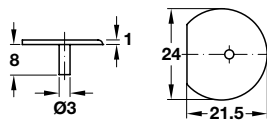

- Without ridge
- With tightening element
- For wood thicknesses: 19 mm
- Mounting center: 9.5 mm
- Drilling depth: 14.2+0.2 mm

Material: Plastic; Tightening element: Zinc alloy

Color	Item No.
white	263.50.705
beige	263.50.405
brown	263.50.105
black	263.50.305