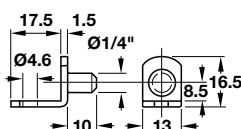

Ø1/4"

- Spoon-shaped, with riveted pin

Material: Steel

Finish/Color	Item No.
black	282.04.337
nickel-plated	282.04.739
brass-plated	282.04.533

Ø1/4"

- Angular, with riveted pin

Material: Steel

Finish/Color	Item No.	
brass-plated	282.11.565	2,500 pcs.
nickel-plated	282.11.761	2,500 pcs.
bronzed	282.11.163	1,000 pcs.

Ø1/4"

- Angular, with riveted pin and securing screw hole

Material: Steel

Finish	Item No.
brass-plated	282.11.556
nickel-plated	282.11.752
bronzed	282.11.154

Ø1/4"

- For glass shelves
- Angular, with riveted pin and protective cover

Material: Steel

Finish	Item No.
brass-plated	282.11.574

Ex-Cellent H® Ø5 mm

- Shelf clamp support for wood shelves from 16 – 22 mm

Material: Zinc die-cast

Finish	Item No.
nickel-plated	282.23.725

Dimensional data not binding. We reserve the right to alter specifications without notice.