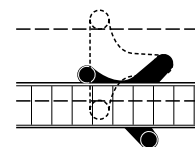

Ø1/4"

- Spoon-shaped, with riveted pin

Material: Steel

Finish/Color	Item No.
black	282.04.337
nickel-plated	282.04.739
brass-plated	282.04.533

Ø1/4"

- Angular, with riveted pin

Material: Steel

Finish/Color	Item No.	
brass-plated	282.11.565	2,500 pcs.
nickel-plated	282.11.761	2,500 pcs.
bronzed	282.11.163	1,000 pcs.

Ø1/4"

- Angular, with riveted pin and securing screw hole

Material: Steel

Finish	Item No.
brass-plated	282.11.556
nickel-plated	282.11.752
bronzed	282.11.154

Ø1/4"

- For glass shelves
- Angular, with riveted pin and protective cover

Material: Steel

Finish	Item No.
brass-plated	282.11.574

Ex-Cellent H® Ø5 mm

- Shelf clamp support for wood shelves from 16 – 22 mm

Material: Zinc die-cast

Finish	Item No.
nickel-plated	282.23.725

Dimensional data not binding. We reserve the right to alter specifications without notice.