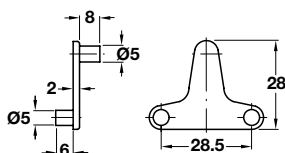

Ø1/4"

- Spoon-shaped, with riveted pin

Material: Steel

Finish/Color	Item No.
black	282.04.337
nickel-plated	282.04.739
brass-plated	282.04.533

Ø1/4"

- Angular, with riveted pin

Material: Steel

Finish/Color	Item No.	
brass-plated	282.11.565	2,500 pcs.
nickel-plated	282.11.761	2,500 pcs.
bronzed	282.11.163	1,000 pcs.

Ø1/4"

- Angular, with riveted pin and securing screw hole

Material: Steel

Finish	Item No.
brass-plated	282.11.556
nickel-plated	282.11.752
bronzed	282.11.154

Ø1/4"

- For glass shelves
- Angular, with riveted pin and protective cover

Material: Steel

Finish	Item No.
brass-plated	282.11.574

Ex-Cellent H® Ø5 mm

- Shelf clamp support for wood shelves from 16 – 22 mm

Material: Zinc die-cast

Finish	Item No.
nickel-plated	282.23.725

Dimensional data not binding. We reserve the right to alter specifications without notice.