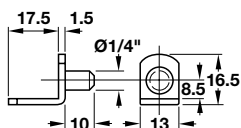

Ø1/4"

- Spoon-shaped, with riveted pin

Material: Steel

Finish/Color	Item No.
black	282.04.337
nickel-plated	282.04.739
brass-plated	282.04.533

Ø1/4"

- Angular, with riveted pin

Material: Steel

Finish/Color	Item No.	
brass-plated	282.11.565	2,500 pcs.
nickel-plated	282.11.761	2,500 pcs.
bronzed	282.11.163	1,000 pcs.

Ø1/4"

- Angular, with riveted pin and securing screw hole

Material: Steel

Finish	Item No.
brass-plated	282.11.556
nickel-plated	282.11.752
bronzed	282.11.154

Ø1/4"

- For glass shelves
- Angular, with riveted pin and protective cover

Material: Steel

Finish	Item No.
brass-plated	282.11.574

Ex-Cellent H® Ø5 mm

- Shelf clamp support for wood shelves from 16 – 22 mm

Material: Zinc die-cast

Finish	Item No.
nickel-plated	282.23.725

Dimensional data not binding. We reserve the right to alter specifications without notice.