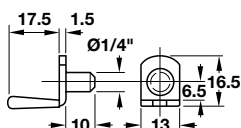

Ø1/4"

- Spoon-shaped, with riveted pin

Material: Steel

Finish/Color	Item No.
black	282.04.337
nickel-plated	282.04.739
brass-plated	282.04.533

Ø1/4"

- Angular, with riveted pin

Material: Steel

Finish/Color	Item No.	
brass-plated	282.11.565	2,500 pcs.
nickel-plated	282.11.761	2,500 pcs.
bronzed	282.11.163	1,000 pcs.

Ø1/4"

- Angular, with riveted pin and securing screw hole

Material: Steel

Finish	Item No.
brass-plated	282.11.556
nickel-plated	282.11.752
bronzed	282.11.154

Ø1/4"

- For glass shelves
- Angular, with riveted pin and protective cover

Material: Steel

Finish	Item No.
brass-plated	282.11.574

Ex-Cellent H® Ø5 mm

- Shelf clamp support for wood shelves from 16 – 22 mm

Material: Zinc die-cast

Finish	Item No.
nickel-plated	282.23.725

Dimensional data not binding. We reserve the right to alter specifications without notice.