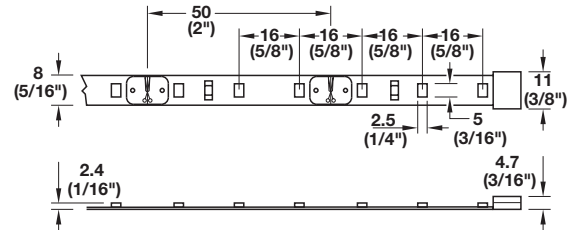

Loox

12 V System

LED Strip Light

- Ideal for background lighting of furniture
- Close LED grouping provides uniform lighting
- Flexible, easy to install and can be cut-to-size

2

L x W x H: 5000 x 8 x 2.4 mm (196 7/8" x 5/16" x 1/16")
 Wattage: 25 (max. 5 m per driver)
 Number of LEDs: 300 (60 per meter)
 Cable length: 2 m (78 3/4")

Material: LED board; Color: white

Light Color	Lumen	Lumen per Watt	CRI	Item No.
6500 daylight	1800	75	80	833.73.343
4000 cool white	1600	70	80	833.73.336
3200 warm white	1440	60	80	833.73.337
2700 warm white	1400	58	80	833.73.338

Supplied With

2 m driver connection cable

Driver Connection Cable

- With 12 V plug system and clip
- Length: 2 m (78 3/4")

Item No.
833.74.871

Daisy Chain Connector Cable

- With clip

Length	Item No.
50 (1 15/16")	833.74.870
500 (19 5/8")	833.74.872
1 m (39 3/8")	833.74.875
2 m (78 3/4")	833.74.873

Splice Connector

Material: Plastic

Color	Item No.
white	833.74.874

Driver

Page 2.28

Aluminum Profiles

Pages 2.15–2.18

Dimensions in mm
Inches are approximate