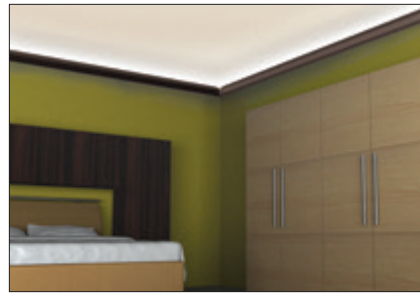

Loox

12 V System

LED Strip Light

- Ideal for background lighting of furniture
- Close LED grouping provides uniform lighting
- Flexible, easy to install and can be cut-to-size

2

L x W x H: 5000 x 8 x 2.4 mm (196 7/8" x 5/16" x 1/16")
 Wattage: 25 (max. 5 m per driver)
 Number of LEDs: 300 (60 per meter)
 Cable length: 2 m (78 3/4")

Material: LED board; Color: white

Light Color	Lumen	Lumen per Watt	CRI	Item No.
6500 daylight	1800	75	80	833.73.343
4000 cool white	1600	70	80	833.73.336
3200 warm white	1440	60	80	833.73.337
2700 warm white	1400	58	80	833.73.338