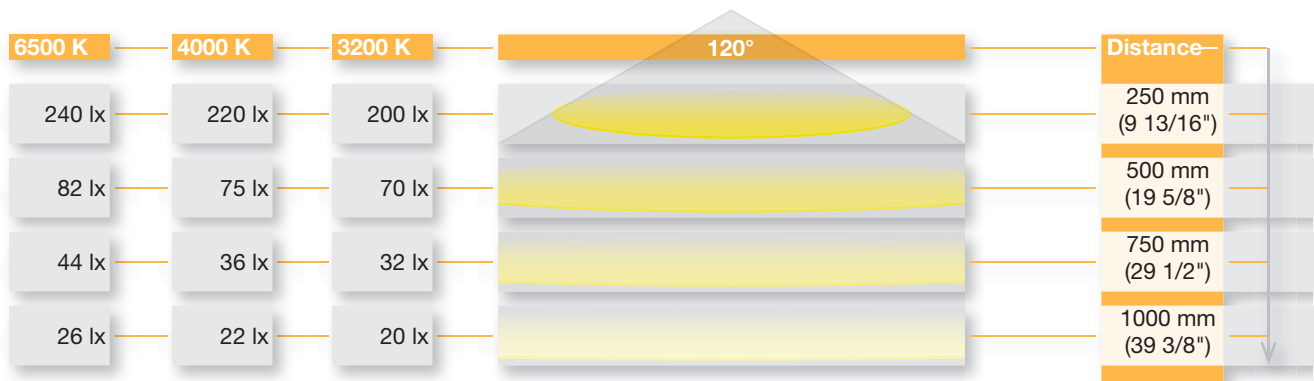

Loox

12 V System

LED Strip Light

- Ideal for background lighting of furniture
- Close LED grouping provides uniform lighting
- Flexible, easy to install and can be cut-to-size

2

L x W x H: 5000 x 8 x 2.4 mm (196 7/8" x 5/16" x 1/16")
 Wattage: 25 (max. 5 m per driver)
 Number of LEDs: 300 (60 per meter)
 Cable length: 2 m (78 3/4")

Material: LED board; Color: white

Light Color	Lumen	Lumen per Watt	CRI	Item No.
6500 daylight	1800	75	80	833.73.343
4000 cool white	1600	70	80	833.73.336
3200 warm white	1440	60	80	833.73.337
2700 warm white	1400	58	80	833.73.338

Supplied With

2 m driver connection cable

Driver Connection Cable

- With 12 V plug system and clip
- Length: 2 m (78 3/4")

Item No.
833.74.871

Daisy Chain Connector Cable

- With clip

Length	Item No.
50 (1 15/16")	833.74.870
500 (19 5/8")	833.74.872
1 m (39 3/8")	833.74.875
2 m (78 3/4")	833.74.873

Splice Connector

Material: Plastic

Color	Item No.
white	833.74.874

Driver

Page 2.28

Aluminum Profiles

Pages 2.15–2.18

Dimensions in mm
Inches are approximate