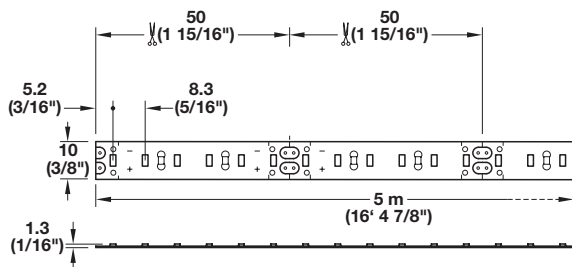

Loox

24 V System

Flexible Strip Light

- Can be shortened every 50 mm (1 15/16")
- Self adhesive installation
- High light intensity

2

L x W x H: 5 m x 10 mm x 1.3 mm (16' 4 7/8" x 3/8" x 1/16")
 Wattage: 75 (15 per meter)
 Number of LEDs: 600 (120 per meter)
 Lumen: 6000
 Lumen per Watt: 80
 CRI: 85
 Cable length: 2 m (6' 6 3/4")

Material: LED board; Color: white

Light Color	Item No.
3000 warm white	833.76.080
4000 cool white	833.76.081
6000 daylight white	833.76.082

Lead

Length	Item No.
2 m (6' 6 3/4")	833.77.750

Supplied With
24 V plug system
Clip

Clip Connector

Item No.
833.77.760

Interconnecting Lead

Length	Item No.
50 mm (1 15/16")	833.77.740
500 mm (19 11/16")	833.77.741
2 m (6' 6 3/4")	833.77.742