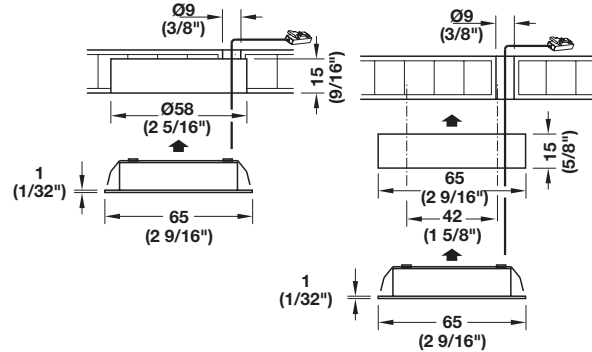

2

Ø65 mm (2 9/16")
Height: 15 mm (5/8")
Wattage: 3
Number of LEDs: 3
Cable length: 2 m (78 3/4")

Material: Aluminum

Light Color	Finish	Lumen	Lumen per Watt	CRI	Item No.
6000 daylight	nickel matt	140	47	80	833.78.151
3000 warm white		120	40	85	833.78.140
6000 daylight	black	140	47	80	833.78.154
3000 warm white		120	40	85	833.78.142

Surface Mounted Ring

Ø65 mm (2 9/16")
Height: 16 mm (5/8")

Material: Steel

Finish	Item No.
nickel matt	833.80.710
black	833.80.712

Triangular Surface Mounted Ring

L x W x H: 135 x 118 x 40 mm (5 5/16" x 4 5/8" x 1 5/8")

Material: Steel

Finish/color	Item No.
nickel matt	833.80.711
black	833.80.713

Dimensions in mm
Inches are approximate

Driver

Page 2.63

Dimensional data not binding. We reserve the right to alter specifications without notice.