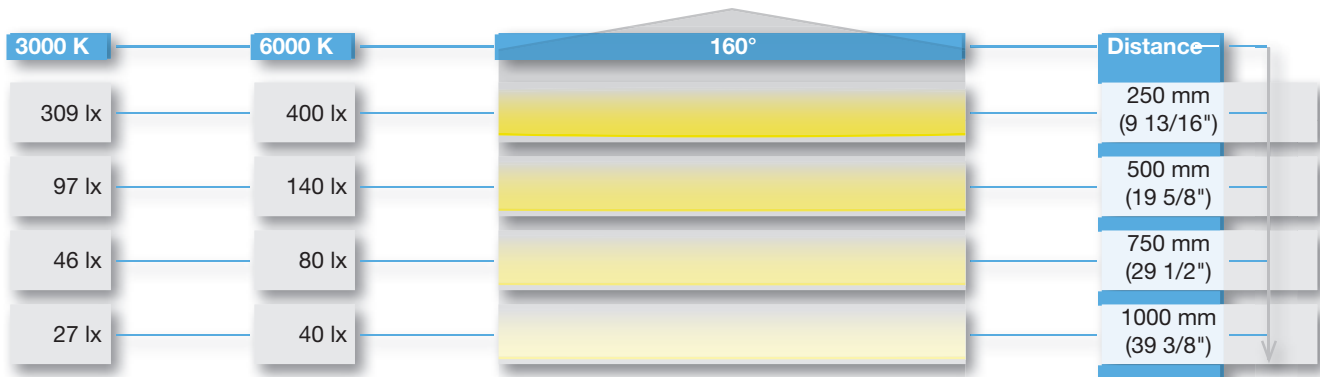

2

Ø65 mm (2 9/16")
Height: 15 mm (5/8")
Wattage: 3
Number of LEDs: 3
Cable length: 2 m (78 3/4")

Material: Aluminum

Light Color	Finish	Lumen	Lumen per Watt	CRI	Item No.
6000 daylight	nickel matt	140	47	80	833.78.151
3000 warm white		120	40	85	833.78.140
6000 daylight	black	140	47	80	833.78.154
3000 warm white		120	40	85	833.78.142

Surface Mounted Ring

Ø65 mm (2 9/16")
Height: 16 mm (5/8")

Material: Steel

Finish	Item No.
nickel matt	833.80.710
black	833.80.712

Triangular Surface Mounted Ring

L x W x H: 135 x 118 x 40 mm (5 5/16" x 4 5/8" x 1 5/8")

Material: Steel

Finish/color	Item No.
nickel matt	833.80.711
black	833.80.713

Dimensions in mm
Inches are approximate

Driver

Page 2.63

Dimensional data not binding. We reserve the right to alter specifications without notice.