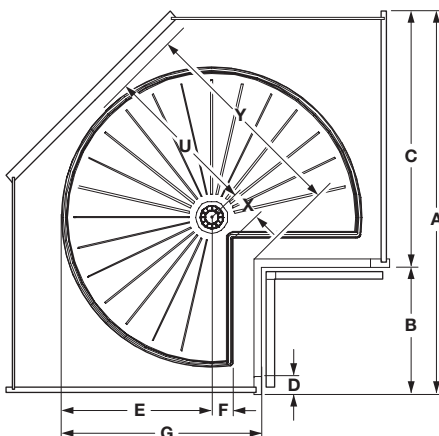

Kidney Shelf Lazy Susan – Three Tray Set

- Telescopic post fits inside cabinet heights 34"– 42"

Material: Polypropylene

Diameter	White	Almond	Enviro Pack White	Packing
18"	542.94.711	542.94.441	542.94.741	30 sets

For 90° corner cabinet with hinged, bi-fold door