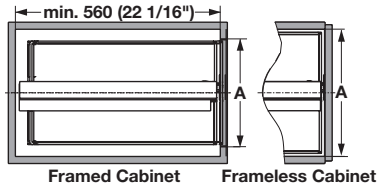

Storage Sets

3

Non Slip

Arena Plus Tray Set

D x H: 518 x 105 mm (20 3/8 x 4 1/8")

Material: Shelf: Melamine; Surround: Steel, powder-coated

Width of Tray	A minimum	Champagne/ Maple	Chrome/ Maple	Chrome/ White	Chrome/ Gray
8"	8 1/2"	546.63.812	546.63.112	546.63.212	-
10"	10 1/2"	546.63.832	546.63.132	546.63.232	546.63.532
11"	11 1/2"	546.63.813	546.63.113	546.63.213	-
13"	13 1/2"	546.63.833	546.63.133	546.63.233	546.63.533
14"	14 1/2"	546.63.814	546.63.114	546.63.214	-
16"	16 1/2"	546.63.834	546.63.134	546.63.234	546.63.534
17"	17 1/2"	546.63.815	546.63.115	546.63.215	-
19"	19 1/2"	546.63.835	546.63.135	546.63.235	-
20"	20 1/2"	546.63.816	546.63.116	546.63.216	-
22"	22 1/2"	546.63.836	546.63.136	546.63.236	-

Set Supplied With
2 trays

Wire Basket Set

D x H: 518 x 105 mm (20 3/8 x 4 1/8")

Material: Steel, powder-coated; Finish: chrome

Width of Tray	A minimum	Item No.
8"	8 1/2"	546.63.202
10"	10 1/2"	546.63.222
11"	11 1/2"	546.63.203
13"	13 1/2"	546.63.223
14"	14 1/2"	546.63.204
16"	16 1/2"	546.63.224
17"	17 1/2"	546.63.205
19"	19 1/2"	546.63.225
20"	20 1/2"	546.63.206
22"	22 1/2"	546.63.226

Set Supplied With
2 baskets

Dimensional data not binding. We reserve the right to alter specifications without notice.

Storage Container Set

- With 4 containers with lids (1.25 quarts) and 2 open containers
Minimum opening width: 268 mm (10 1/2")
W x D x H: 127 x 527 x 197 mm (5 x 20 3/4 x 7 3/4")