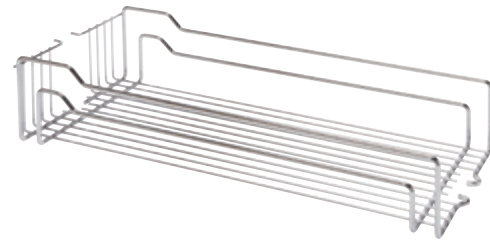

Storage Sets

3

Non Slip

Arena Plus Tray Set

D x H: 518 x 105 mm (20 3/8 x 4 1/8")

Material: Shelf: Melamine; Surround: Steel, powder-coated

Width of Tray	A minimum	Champagne/ Maple	Chrome/ Maple	Chrome/ White	Chrome/ Gray
8"	8 1/2"	546.63.812	546.63.112	546.63.212	-
10"	10 1/2"	546.63.832	546.63.132	546.63.232	546.63.532
11"	11 1/2"	546.63.813	546.63.113	546.63.213	-
13"	13 1/2"	546.63.833	546.63.133	546.63.233	546.63.533
14"	14 1/2"	546.63.814	546.63.114	546.63.214	-
16"	16 1/2"	546.63.834	546.63.134	546.63.234	546.63.534
17"	17 1/2"	546.63.815	546.63.115	546.63.215	-
19"	19 1/2"	546.63.835	546.63.135	546.63.235	-
20"	20 1/2"	546.63.816	546.63.116	546.63.216	-
22"	22 1/2"	546.63.836	546.63.136	546.63.236	-

Set Supplied With
2 trays

Wire Basket Set

D x H: 518 x 105 mm (20 3/8 x 4 1/8")

Material: Steel, powder-coated; Finish: chrome

Width of Tray	A minimum	Item No.
8"	8 1/2"	546.63.202
10"	10 1/2"	546.63.222
11"	11 1/2"	546.63.203
13"	13 1/2"	546.63.223
14"	14 1/2"	546.63.204
16"	16 1/2"	546.63.224
17"	17 1/2"	546.63.205
19"	19 1/2"	546.63.225
20"	20 1/2"	546.63.206
22"	22 1/2"	546.63.226

Set Supplied With
2 baskets

Dimensional data not binding. We reserve the right to alter specifications without notice.

Storage Container Set

- With 4 containers with lids (1.25 quarts) and 2 open containers
Minimum opening width: 268 mm (10 1/2")
W x D x H: 127 x 527 x 197 mm (5 x 20 3/4 x 7 3/4")

Material: Container: Plastic, translucent; Lids: gray; Support: Steel

Finish	Item No.
champagne	546.79.830
silver	546.79.230

Supplied With
2 support elements
6 containers
Divider