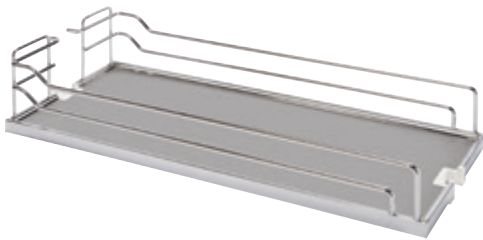

Storage Sets

3

Non Slip

Arena Plus Tray Set

D x H: 518 x 105 mm (20 3/8 x 4 1/8")

Material: Shelf: Melamine; Surround: Steel, powder-coated

Width of Tray	A minimum	Champagne/ Maple	Chrome/ Maple	Chrome/ White	Chrome/ Gray
8"	8 1/2"	546.63.812	546.63.112	546.63.212	-
10"	10 1/2"	546.63.832	546.63.132	546.63.232	546.63.532
11"	11 1/2"	546.63.813	546.63.113	546.63.213	-
13"	13 1/2"	546.63.833	546.63.133	546.63.233	546.63.533
14"	14 1/2"	546.63.814	546.63.114	546.63.214	-
16"	16 1/2"	546.63.834	546.63.134	546.63.234	546.63.534
17"	17 1/2"	546.63.815	546.63.115	546.63.215	-
19"	19 1/2"	546.63.835	546.63.135	546.63.235	-
20"	20 1/2"	546.63.816	546.63.116	546.63.216	-
22"	22 1/2"	546.63.836	546.63.136	546.63.236	-

Set Supplied With
2 trays

Wire Basket Set

D x H: 518 x 105 mm (20 3/8 x 4 1/8")

Material: Steel, powder-coated; Finish: chrome

Width of Tray	A minimum	Item No.
8"	8 1/2"	546.63.202
10"	10 1/2"	546.63.222
11"	11 1/2"	546.63.203
13"	13 1/2"	546.63.223
14"	14 1/2"	546.63.204
16"	16 1/2"	546.63.224
17"	17 1/2"	546.63.205
19"	19 1/2"	546.63.225
20"	20 1/2"	546.63.206
22"	22 1/2"	546.63.226

Set Supplied With
2 baskets

Dimensional data not binding. We reserve the right to alter specifications without notice.

Storage Container Set

- With 4 containers with lids (1.25 quarts) and 2 open containers
Minimum opening width: 268 mm (10 1/2")
W x D x H: 127 x 527 x 197 mm (5 x 20 3/4 x 7 3/4")

Material: Container: Plastic, translucent; Lids: gray; Support: Steel

Finish	Item No.
champagne	546.79.830
silver	546.79.230

Supplied With
2 support elements
6 containers
Divider