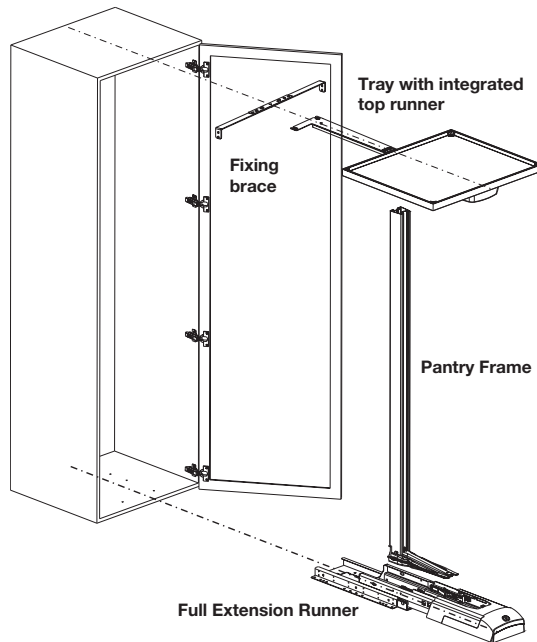

LAVIDO Pantry Pull-Out

3

| Top Shelf Height | H | Y |
|------------------|-----------------|------------------|
| 32" | 745 (29 5/16") | 790 (31 1/8") |
| 40" | 945 (37 3/16") | 990 (39") |
| 48" | 1145 (45 1/16") | 1190 (46 7/8") |
| 60" | 1445 (56 7/8") | 1490 (58 11/16") |
| 68" | 1645 (64 3/4") | 1690 (66 9/16") |

Individual Adjustable Tray

Material: Shelf: Melamine; Surround: Steel

| Actual tray width | Nominal Cabinet size | Chrome/Maple | Chrome/Gray | Chrome/White |
|-------------------|----------------------|--------------|-------------|--------------|
| 15 3/4" | 450 (18") | 549.64.244 | 549.64.254 | 549.64.234 |
| 17 11/16" | 500 (21") | 549.64.245 | 549.64.255 | 549.64.235 |
| 21 5/8" | 600 (24") | 549.64.246 | 549.64.256 | 549.64.236 |

Supplied With

1 adjustable tray

| Support Post Height | Frame Height | Total Height |
|---------------------|------------------|------------------|
| 730 (28 3/4") | 767 (30 3/16") | 837 (32 15/16") |
| 1130 (44 1/2") | 1167 (45 15/16") | 1237 (48 11/16") |
| 1630 (64 3/16") | 1667 (65 5/8") | 1737 (68 3/8") |

LH = internal cabinet height, OF = top compartment

Dimensions in mm
Inches are approximate