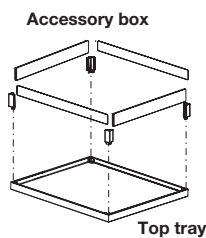

LAVIDO Pantry Pull-Out

3

| Top Shelf Height | H | Y |
|------------------|-----------------|------------------|
| 32" | 745 (29 5/16") | 790 (31 1/8") |
| 40" | 945 (37 3/16") | 990 (39") |
| 48" | 1145 (45 1/16") | 1190 (46 7/8") |
| 60" | 1445 (56 7/8") | 1490 (58 11/16") |
| 68" | 1645 (64 3/4") | 1690 (66 9/16") |

Individual Adjustable Tray

Material: Shelf: Melamine; Surround: Steel

| Actual tray width | Nominal Cabinet size | Chrome/Maple | Chrome/Gray | Chrome/White |
|-------------------|----------------------|--------------|-------------|--------------|
| 15 3/4" | 450 (18") | 549.64.244 | 549.64.254 | 549.64.234 |
| 17 11/16" | 500 (21") | 549.64.245 | 549.64.255 | 549.64.235 |
| 21 5/8" | 600 (24") | 549.64.246 | 549.64.256 | 549.64.236 |

Supplied With

1 adjustable tray

| Support Post Height | Frame Height | Total Height |
|---------------------|------------------|------------------|
| 730 (28 3/4") | 767 (30 3/16") | 837 (32 15/16") |
| 1130 (44 1/2") | 1167 (45 15/16") | 1237 (48 11/16") |
| 1630 (64 3/16") | 1667 (65 5/8") | 1737 (68 3/8") |

LH = internal cabinet height, OF = top compartment

Dimensions in mm
Inches are approximate