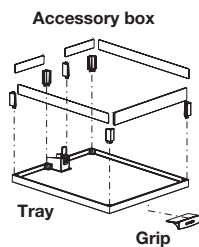

LAVIDO Pantry Pull-Out

3

| Top Shelf Height | H | Y |
|------------------|-----------------|------------------|
| 32" | 745 (29 5/16") | 790 (31 1/8") |
| 40" | 945 (37 3/16") | 990 (39") |
| 48" | 1145 (45 1/16") | 1190 (46 7/8") |
| 60" | 1445 (56 7/8") | 1490 (58 11/16") |
| 68" | 1645 (64 3/4") | 1690 (66 9/16") |

Individual Adjustable Tray

Material: Shelf: Melamine; Surround: Steel

| Actual tray width | Nominal Cabinet size | Chrome/Maple | Chrome/Gray | Chrome/White |
|-------------------|----------------------|--------------|-------------|--------------|
| 15 3/4" | 450 (18") | 549.64.244 | 549.64.254 | 549.64.234 |
| 17 11/16" | 500 (21") | 549.64.245 | 549.64.255 | 549.64.235 |
| 21 5/8" | 600 (24") | 549.64.246 | 549.64.256 | 549.64.236 |

Supplied With

1 adjustable tray

| Support Post Height | Frame Height | Total Height |
|---------------------|------------------|------------------|
| 730 (28 3/4") | 767 (30 3/16") | 837 (32 15/16") |
| 1130 (44 1/2") | 1167 (45 15/16") | 1237 (48 11/16") |
| 1630 (64 3/16") | 1667 (65 5/8") | 1737 (68 3/8") |

LH = internal cabinet height, OF = top compartment

Dimensions in mm
Inches are approximate