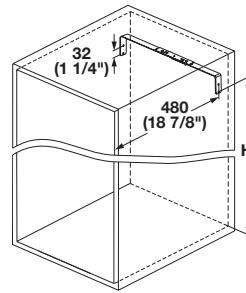

LAVIDO Pantry Pull-Out

3

| Top Shelf Height | H | Y |
|------------------|-----------------|------------------|
| 32" | 745 (29 5/16") | 790 (31 1/8") |
| 40" | 945 (37 3/16") | 990 (39") |
| 48" | 1145 (45 1/16") | 1190 (46 7/8") |
| 60" | 1445 (56 7/8") | 1490 (58 11/16") |
| 68" | 1645 (64 3/4") | 1690 (66 9/16") |

Individual Adjustable Tray

Material: Shelf: Melamine; Surround: Steel

| Actual tray width | Nominal Cabinet size | Chrome/Maple | Chrome/Gray | Chrome/White |
|-------------------|----------------------|--------------|-------------|--------------|
| 15 3/4" | 450 (18") | 549.64.244 | 549.64.254 | 549.64.234 |
| 17 11/16" | 500 (21") | 549.64.245 | 549.64.255 | 549.64.235 |
| 21 5/8" | 600 (24") | 549.64.246 | 549.64.256 | 549.64.236 |

Supplied With

1 adjustable tray

| Support Post Height | Frame Height | Total Height |
|---------------------|------------------|------------------|
| 730 (28 3/4") | 767 (30 3/16") | 837 (32 15/16") |
| 1130 (44 1/2") | 1167 (45 15/16") | 1237 (48 11/16") |
| 1630 (64 3/16") | 1667 (65 5/8") | 1737 (68 3/8") |

LH = internal cabinet height, OF = top compartment

Dimensions in mm
Inches are approximate