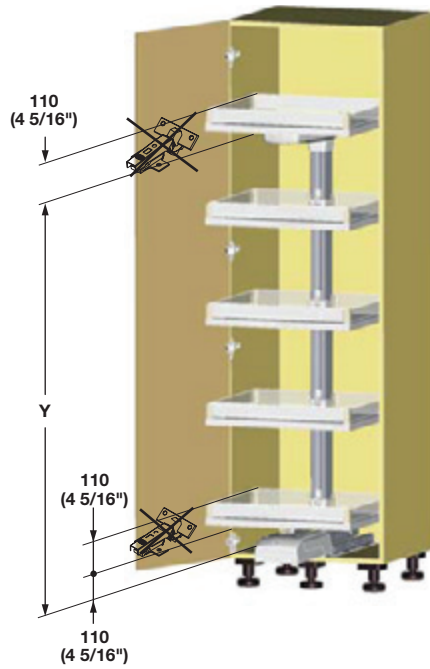

LAVIDO Pantry Pull-Out

3

| Top Shelf Height | H | Y |
|------------------|-----------------|------------------|
| 32" | 745 (29 5/16") | 790 (31 1/8") |
| 40" | 945 (37 3/16") | 990 (39") |
| 48" | 1145 (45 1/16") | 1190 (46 7/8") |
| 60" | 1445 (56 7/8") | 1490 (58 11/16") |
| 68" | 1645 (64 3/4") | 1690 (66 9/16") |

Individual Adjustable Tray

Material: Shelf: Melamine; Surround: Steel

| Actual tray width | Nominal Cabinet size | Chrome/Maple | Chrome/Gray | Chrome/White |
|-------------------|----------------------|--------------|-------------|--------------|
| 15 3/4" | 450 (18") | 549.64.244 | 549.64.254 | 549.64.234 |
| 17 11/16" | 500 (21") | 549.64.245 | 549.64.255 | 549.64.235 |
| 21 5/8" | 600 (24") | 549.64.246 | 549.64.256 | 549.64.236 |

Supplied With

1 adjustable tray

| Support Post Height | Frame Height | Total Height |
|---------------------|------------------|------------------|
| 730 (28 3/4") | 767 (30 3/16") | 837 (32 15/16") |
| 1130 (44 1/2") | 1167 (45 15/16") | 1237 (48 11/16") |
| 1630 (64 3/16") | 1667 (65 5/8") | 1737 (68 3/8") |

LH = internal cabinet height, OF = top compartment

Dimensions in mm
Inches are approximate