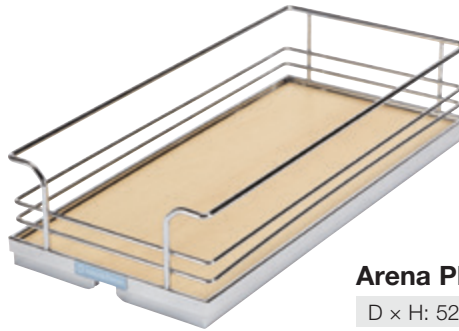

Internal Drawer Pull-Out

- Internal drawer pull-outs should be positioned above or below door hinges
- Mount with 21" undermount slides (see below)
- Consider door and hinge protrusion for clearance
- Can be blocked out with "Quick Tray" system for face frame applications
- Opening should be 1/2" wider than pull-out

Non Slip

3

Arena Plus

D × H: 524 × 109 mm (20 5/8 × 4 5/16")

Material: Shelf: Melamine; Surround: Steel

Width	Champagne/ Maple	Chrome/ Maple	Chrome/ White
251 (9 7/8")	547.12.821	547.12.121	547.12.221
281 (11 1/16")	547.12.801	547.12.101	547.12.201
305 (12")	547.12.811	547.12.111	547.12.211
327 (12 7/8")	547.12.822	547.12.122	547.12.222
357 (14 1/16")	547.12.802	547.12.102	547.12.202
381 (15")	547.12.812	547.12.112	547.12.212
404 (15 7/8")	547.12.823	547.12.123	547.12.223
433 (17 1/16")	547.12.803	547.12.103	547.12.203
457 (18")	547.12.813	547.12.113	547.12.213
480 (18 7/8")	547.12.824	547.12.124	547.12.224
510 (20 1/16")	547.12.804	547.12.104	547.12.204
534 (21")	547.12.814	547.12.114	547.12.214

Clips

Material: Plastic

Color	Item No.
gray	421.23.000

Face Frame Mounting Bracket

Material: Steel

Finish	Item No.
zinc-plated	433.17.000

Futura Full-Extension

Concealed Undermount Slide

Length: 533 mm (21")
Weight Capacity: 34 kg (75 lbs.)/pair

Material: Steel

Finish	Item No.
zinc-plated	433.17.753

Note

Clips and brackets sold separately

Dimensional data not binding. We reserve the right to alter specifications without notice.