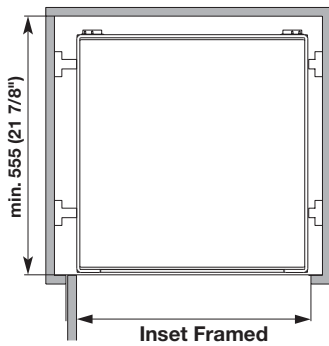

Internal Drawer Pull-Out

- Internal drawer pull-outs should be positioned above or below door hinges
- Mount with 21" undermount slides (see below)
- Consider door and hinge protrusion for clearance
- Can be blocked out with "Quick Tray" system for face frame applications
- Opening should be 1/2" wider than pull-out

Non Slip

3

Arena Plus

D × H: 524 × 109 mm (20 5/8 × 4 5/16")

Material: Shelf: Melamine; Surround: Steel

Width	Champagne/ Maple	Chrome/ Maple	Chrome/ White
251 (9 7/8")	547.12.821	547.12.121	547.12.221
281 (11 1/16")	547.12.801	547.12.101	547.12.201
305 (12")	547.12.811	547.12.111	547.12.211
327 (12 7/8")	547.12.822	547.12.122	547.12.222
357 (14 1/16")	547.12.802	547.12.102	547.12.202
381 (15")	547.12.812	547.12.112	547.12.212
404 (15 7/8")	547.12.823	547.12.123	547.12.223
433 (17 1/16")	547.12.803	547.12.103	547.12.203
457 (18")	547.12.813	547.12.113	547.12.213
480 (18 7/8")	547.12.824	547.12.124	547.12.224
510 (20 1/16")	547.12.804	547.12.104	547.12.204
534 (21")	547.12.814	547.12.114	547.12.214

Length: 533 mm (21")
Weight Capacity: 34 kg (75 lbs.)/pair

Material: Steel

Finish	Item No.
zinc-plated	433.17.753

Note

Clips and brackets sold separately

Dimensional data not binding. We reserve the right to alter specifications without notice.

Dimensions in mm
Inches are approximate