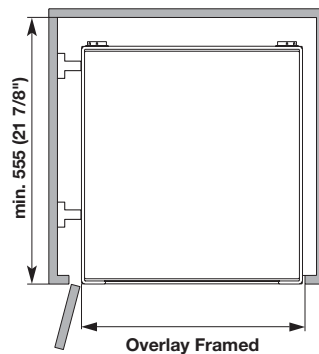

Internal Drawer Pull-Out

- Internal drawer pull-outs should be positioned above or below door hinges
- Mount with 21" undermount slides (see below)
- Consider door and hinge protrusion for clearance
- Can be blocked out with "Quick Tray" system for face frame applications
- Opening should be 1/2" wider than pull-out

Non Slip

3

Arena Plus

D × H: 524 × 109 mm (20 5/8 × 4 5/16")

Material: Shelf: Melamine; Surround: Steel

Width	Champagne/ Maple	Chrome/ Maple	Chrome/ White
251 (9 7/8")	547.12.821	547.12.121	547.12.221
281 (11 1/16")	547.12.801	547.12.101	547.12.201
305 (12")	547.12.811	547.12.111	547.12.211
327 (12 7/8")	547.12.822	547.12.122	547.12.222
357 (14 1/16")	547.12.802	547.12.102	547.12.202
381 (15")	547.12.812	547.12.112	547.12.212
404 (15 7/8")	547.12.823	547.12.123	547.12.223
433 (17 1/16")	547.12.803	547.12.103	547.12.203
457 (18")	547.12.813	547.12.113	547.12.213
480 (18 7/8")	547.12.824	547.12.124	547.12.224
510 (20 1/16")	547.12.804	547.12.104	547.12.204
534 (21")	547.12.814	547.12.114	547.12.214

Length: 533 mm (21")
Weight Capacity: 34 kg (75 lbs.)/pair

Material: Steel

Finish	Item No.
zinc-plated	433.17.753

Note

Clips and brackets sold separately

Dimensional data not binding. We reserve the right to alter specifications without notice.

Dimensions in mm
Inches are approximate