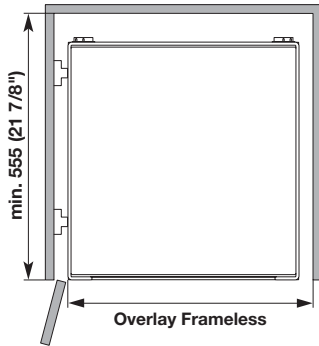

Internal Drawer Pull-Out

- Internal drawer pull-outs should be positioned above or below door hinges
- Mount with 21" undermount slides (see below)
- Consider door and hinge protrusion for clearance
- Can be blocked out with "Quick Tray" system for face frame applications
- Opening should be 1/2" wider than pull-out

Non Slip

3

Arena Plus

D × H: 524 × 109 mm (20 5/8 × 4 5/16")

Material: Shelf: Melamine; Surround: Steel

Width	Champagne/ Maple	Chrome/ Maple	Chrome/ White
251 (9 7/8")	547.12.821	547.12.121	547.12.221
281 (11 1/16")	547.12.801	547.12.101	547.12.201
305 (12")	547.12.811	547.12.111	547.12.211
327 (12 7/8")	547.12.822	547.12.122	547.12.222
357 (14 1/16")	547.12.802	547.12.102	547.12.202
381 (15")	547.12.812	547.12.112	547.12.212
404 (15 7/8")	547.12.823	547.12.123	547.12.223
433 (17 1/16")	547.12.803	547.12.103	547.12.203
457 (18")	547.12.813	547.12.113	547.12.213
480 (18 7/8")	547.12.824	547.12.124	547.12.224
510 (20 1/16")	547.12.804	547.12.104	547.12.204
534 (21")	547.12.814	547.12.114	547.12.214

Length: 533 mm (21")
Weight Capacity: 34 kg (75 lbs.)/pair

Material: Steel

Finish	Item No.
zinc-plated	433.17.753

Note

Clips and brackets sold separately

Dimensional data not binding. We reserve the right to alter specifications without notice.

Dimensions in mm
Inches are approximate