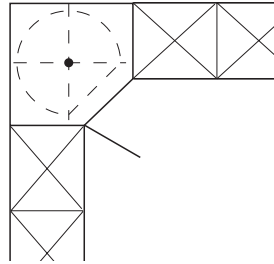

Twister

3

Arena Plus Set

Non
Slip

- No center post, axle is offset to side allowing for maximum storage
- Height adjustable post with adjustable shelves

Ø500 mm (19 3/4")

Material: Shelf: Melamine; Surround and Post: Steel

Height	Number of Shelves	Champagne/Maple	Chrome/Maple	Chrome/White
527-638 (20 3/4"-25 1/8")	2	542.91.811	542.91.111	542.92.211
643-768 (25 15/16"-30 1/4")	2	542.91.812	542.91.112	542.92.212
813-921 (32"-36 1/4")	3	542.91.813	542.91.113	542.92.213
965-1073 (38"-42 1/4")	3	542.91.814	542.91.114	542.92.214

Supplied With

Shelves
Post
Mounting hardware

Dimensional data not binding. We reserve the right to alter specifications without notice.

Dimensions in mm
Inches are approximate