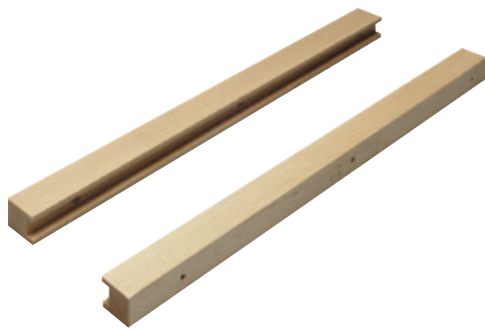

Wicker Baskets

- For framed or frameless 15" or 18" cabinets
- Install in or between two cabinets
- Baskets are woven over solid beech frames which slide on runners (sold separately)
- For installation, calculate frame width less 6 mm (1/4") for ease of use of runners
- Custom sizes available with minimum order of 200 pcs.

Wicker Baskets

- With beech frame
- Two handles drilled into frame
- D x H: 540 x 200 mm (21 1/4" x 7 7/8")

Material: Basket: Wicker, natural, dipped
Frame: Beech, lacquered

Width	Item No.
287 (11 5/16")	540.55.001
363 (14 5/16")	540.55.002

Runners

- For wicker baskets

Material: Beech, lacquered

A	B	Item No.
34 (1 3/8")	25 (1")	540.55.991
40 (1 5/8")	31 (1 1/4")	540.55.992

For 15" framed cabinets
Basket 540.55.001
Runner 540.55.992

For 18" framed cabinets
Basket 540.55.002
Runner 540.55.992