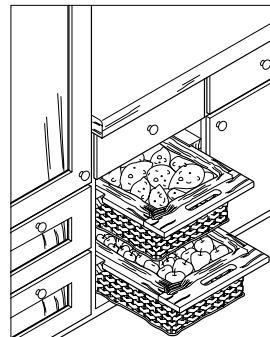

Wicker Baskets

- For framed or frameless 15" or 18" cabinets
- Install in or between two cabinets
- Baskets are woven over solid beech frames which slide on runners (sold separately)
- For installation, calculate frame width less 6 mm (1/4") for ease of use of runners
- Custom sizes available with minimum order of 200 pcs.

Wicker Baskets

- With beech frame
- Two handles drilled into frame
- D x H: 540 x 200 mm (21 1/4" x 7 7/8")

Material: Basket: Wicker, natural, dipped
Frame: Beech, lacquered

Width	Item No.
287 (11 5/16")	540.55.001
363 (14 5/16")	540.55.002

Runners

- For wicker baskets

Material: Beech, lacquered

A	B	Item No.
34 (1 3/8")	25 (1")	540.55.991
40 (1 5/8")	31 (1 1/4")	540.55.992

For 15" framed cabinets
Basket 540.55.001
Runner 540.55.992

For 18" framed cabinets
Basket 540.55.002
Runner 540.55.992

For 15" frameless cabinets
Basket 540.55.001
Runner 540.55.991

For 18" frameless cabinets
Basket 540.55.002
Runner 540.55.991

Dimensional data not binding. We reserve the right to alter specifications without notice.