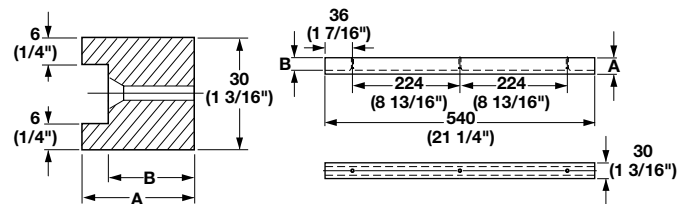

Wicker Baskets

- For framed or frameless 15" or 18" cabinets
- Install in or between two cabinets
- Baskets are woven over solid beech frames which slide on runners (sold separately)
- For installation, calculate frame width less 6 mm (1/4") for ease of use of runners
- Custom sizes available with minimum order of 200 pcs.

Wicker Baskets

- With beech frame
- Two handles drilled into frame
- D x H: 540 x 200 mm (21 1/4" x 7 7/8")

Material: Basket: Wicker, natural, dipped
Frame: Beech, lacquered

Width	Item No.
287 (11 5/16")	540.55.001
363 (14 5/16")	540.55.002