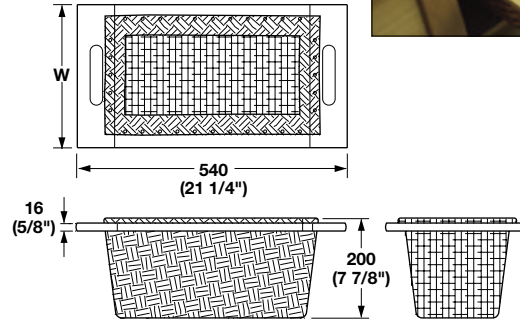

Wicker Baskets

- For framed or frameless 15" or 18" cabinets
- Install in or between two cabinets
- Baskets are woven over solid beech frames which slide on runners (sold separately)
- For installation, calculate frame width less 6 mm (1/4") for ease of use of runners
- Custom sizes available with minimum order of 200 pcs.

Wicker Baskets

- With beech frame
- Two handles drilled into frame
- D x H: 540 x 200 mm (21 1/4" x 7 7/8")

Material: Basket: Wicker, natural, dipped
Frame: Beech, lacquered

Width	Item No.
287 (11 5/16")	540.55.001
363 (14 5/16")	540.55.002