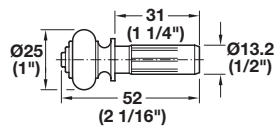

Kitchen Rail System

3

Tubular Rail

Ø16 mm (5/8") seamless tubing
Length: 1500 mm

Material: Steel

Finish	Item No.
chrome polished	522.00.236
stainless steel	522.40.015

Elbow Section, 90°

Ø16 mm (5/8") seamless tubing

Material: Steel

Finish	Item No.
stainless steel	522.41.010

The recess which accommodates the end cap ensures a neatly concealed joint for decorative end-caps

Decorative End Cap

- With profile-style head
- Plugs into kitchen rails

Decorative End Cap

- With flat head
- Plugs into tubular rail Ø16 mm (5/8")

Material: Stainless Steel; Sleeve: Plastic

Finish	Item No.
matt	522.42.050