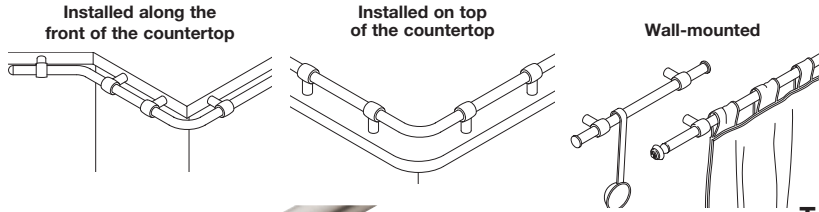

Kitchen Rail System

3

Tubular Rail

Ø16 mm (5/8") seamless tubing
Length: 1500 mm

Material: Steel

Finish	Item No.
chrome polished	522.00.236
stainless steel	522.40.015

Elbow Section, 90°

Ø16 mm (5/8") seamless tubing

Material: Steel

Finish	Item No.
stainless steel	522.41.010

The recess which accommodates the end cap ensures a neatly concealed joint for decorative end-caps

Decorative End Cap

- With profile-style head
- Plugs into kitchen rails

Material: Brass; Sleeve: Plastic

Finish	Item No.
chrome polished	522.03.237

Decorative End Cap

- With flat head
- Plugs into kitchen rails

Material: Brass; Sleeve: Plastic

Finish	Item No.
chrome polished	522.03.228

Decorative End Cap

- With flat head
- Plugs into tubular rail Ø16 mm (5/8")

Material: Stainless Steel; Sleeve: Plastic

Finish	Item No.
matt	522.42.050