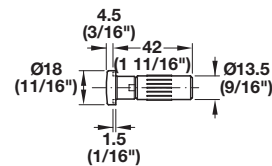

Kitchen Rail System

3

Tubular Rail

Ø16 mm (5/8") seamless tubing
Length: 1500 mm

Material: Steel

Finish	Item No.
chrome polished	522.00.236
stainless steel	522.40.015

Elbow Section, 90°

Ø16 mm (5/8") seamless tubing

Material: Steel

Finish	Item No.
stainless steel	522.41.010

The recess which accommodates the end cap ensures a neatly concealed joint for decorative end-caps

Decorative End Cap

- With profile-style head
- Plugs into kitchen rails

Material: Brass; Sleeve: Plastic

Finish	Item No.
chrome polished	522.03.237

Decorative End Cap

- With flat head
- Plugs into kitchen rails

Material: Brass; Sleeve: Plastic

Finish	Item No.
chrome polished	522.03.228

Decorative End Cap

- With flat head
- Plugs into tubular rail Ø16 mm (5/8")

Material: Stainless Steel; Sleeve: Plastic

Finish	Item No.
matt	522.42.050