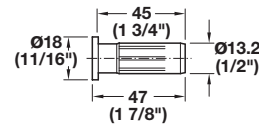

Kitchen Rail System

3

Tubular Rail

Ø16 mm (5/8") seamless tubing
Length: 1500 mm

Material: Steel

Finish	Item No.
chrome polished	522.00.236
stainless steel	522.40.015

Elbow Section, 90°

Ø16 mm (5/8") seamless tubing

Material: Steel

Finish	Item No.
stainless steel	522.41.010

The recess which accommodates the end cap ensures a neatly concealed joint for decorative end-caps

Decorative End Cap

- With profile-style head
- Plugs into kitchen rails

Material: Brass; Sleeve: Plastic

Finish	Item No.
chrome polished	522.03.237

Decorative End Cap

- With flat head
- Plugs into kitchen rails

Material: Brass; Sleeve: Plastic

Finish	Item No.
chrome polished	522.03.228

Decorative End Cap

- With flat head
- Plugs into tubular rail Ø16 mm (5/8")

Material: Stainless Steel; Sleeve: Plastic

Finish	Item No.
matt	522.42.050