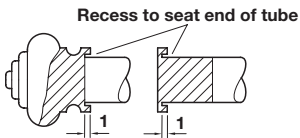

Kitchen Rail System

3

Tubular Rail

Ø16 mm (5/8") seamless tubing
Length: 1500 mm

Material: Steel

Finish	Item No.
chrome polished	522.00.236
stainless steel	522.40.015

Elbow Section, 90°

Ø16 mm (5/8") seamless tubing

Material: Steel

Finish	Item No.
stainless steel	522.41.010

The recess which accommodates the end cap ensures a neatly concealed joint for decorative end-caps

Decorative End Cap

- With profile-style head
- Plugs into kitchen rails

Decorative End Cap

- With flat head
- Plugs into tubular rail Ø16 mm (5/8")

Material: Stainless Steel; Sleeve: Plastic

Finish	Item No.
matt	522.42.050