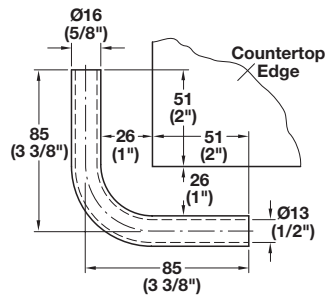

Kitchen Rail System

3

Tubular Rail

Ø16 mm (5/8") seamless tubing
Length: 1500 mm

Material: Steel

Finish	Item No.
chrome polished	522.00.236
stainless steel	522.40.015

Elbow Section, 90°

Ø16 mm (5/8") seamless tubing

Material: Steel

Finish	Item No.
stainless steel	522.41.010

The recess which accommodates the end cap ensures a neatly concealed joint for decorative end-caps

Decorative End Cap

- With profile-style head
- Plugs into kitchen rails

Material: Brass; Sleeve: Plastic

Finish	Item No.
chrome polished	522.03.237

Decorative End Cap

- With flat head
- Plugs into kitchen rails

Material: Brass; Sleeve: Plastic

Finish	Item No.
chrome polished	522.03.228

Decorative End Cap

- With flat head
- Plugs into tubular rail Ø16 mm (5/8")

Material: Stainless Steel; Sleeve: Plastic

Finish	Item No.
matt	522.42.050