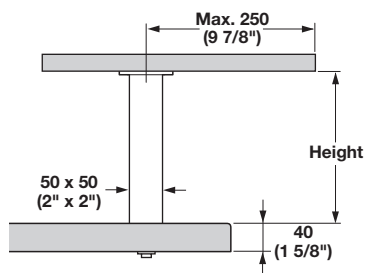

Countertop Supports

- Maximum distance between supports: 900 mm (35 1/2")
- Mounts on the countertop
- For solid tops
- Maximum load capacity: 40 kg (88 lbs.)

Square Countertop Support

Material: Steel; Finish: stainless steel effect

Height	Item No.
170 (6 11/16")	505.23.001
190 (7 1/2")	505.23.002
230 (9 1/16")	505.23.003

Supplied With
Mounting hardware

Square Angled Countertop Support

- Slanted 60°

Material: Steel; Finish: stainless steel effect

Height	Item No.
170 (6 11/16")	505.23.021
190 (7 1/2")	505.23.022
230 (9 1/16")	505.23.023

Supplied With
Mounting hardware

Round Countertop Support

Material: Steel

Finish	Item No.
stainless steel effect	505.24.003