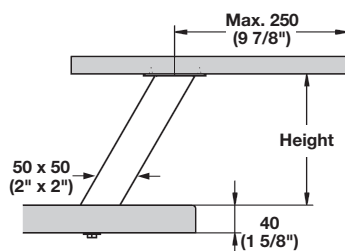

Countertop Supports

- Maximum distance between supports: 900 mm (35 1/2")
- Mounts on the countertop
- For solid tops
- Maximum load capacity: 40 kg (88 lbs.)

Square Countertop Support

Material: Steel; Finish: stainless steel effect

Height	Item No.
170 (6 11/16")	505.23.001
190 (7 1/2")	505.23.002
230 (9 1/16")	505.23.003

Supplied With
Mounting hardware

Square Angled Countertop Support

- Slanted 60°

Material: Steel; Finish: stainless steel effect

Height	Item No.
170 (6 11/16")	505.23.021
190 (7 1/2")	505.23.022
230 (9 1/16")	505.23.023

Supplied With
Mounting hardware

Round Countertop Support

Material: Steel

Finish	Item No.
stainless steel effect	505.24.003