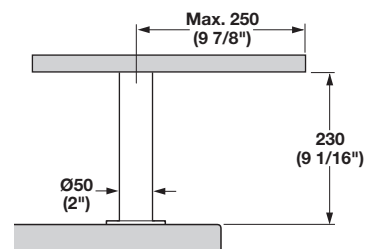

Countertop Supports

- Maximum distance between supports: 900 mm (35 1/2")
- Mounts on the countertop
- For solid tops
- Maximum load capacity: 40 kg (88 lbs.)

Square Countertop Support

Material: Steel; Finish: stainless steel effect

Height	Item No.
170 (6 11/16")	505.23.001
190 (7 1/2")	505.23.002
230 (9 1/16")	505.23.003

Supplied With
Mounting hardware

Square Angled Countertop Support

- Slanted 60°

Material: Steel; Finish: stainless steel effect

Height	Item No.
170 (6 11/16")	505.23.021
190 (7 1/2")	505.23.022
230 (9 1/16")	505.23.023

Supplied With
Mounting hardware

Round Countertop Support

Material: Steel

Finish	Item No.
stainless steel effect	505.24.003

Supplied With
Mounting hardware

Dimensional data not binding. We reserve the right to alter specifications without notice.