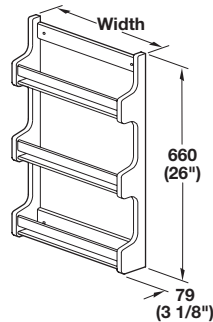

### Tray Divider

- For 12" wide cabinets
- Convenient dividers for baking sheets, platters, pans and lids
- 3" spacing between dividers
- Can be cut down for narrow opening

Material: Maple

	Item No.
	545.47.199

### Door Mount Spice Rack

- For left or right hand installation
- Mount behind 12", 15", 18" or larger doors
- Store containers up to Ø1 1/2"

Material: Maple

Width	Item No.
241 (9 1/2")	543.39.100
318 (12 1/2")	543.39.101
394 (15 1/2")	543.39.102

Dimensional data not binding. We reserve the right to alter specifications without notice.

Dimensions in mm  
Inches are approximate