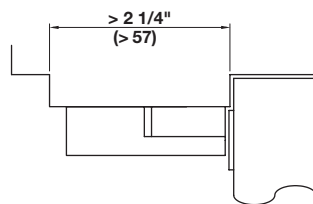

Coordinators

Mounting Bracket - Model CO110

- Soffit widths: 7/8" - 2 1/4" (22 mm - 57 mm)

Material: Aluminum

Finish	Item No.
gray prime coat	911.51.989

Supplied With
Fasteners

4

Mounting Bracket - Model CO120

- Soffit widths: over 2' 1 1/4" (565 mm)

Material: Aluminum

Finish	Item No.
gray prime coat	911.51.990

Supplied With
Fasteners

Carry Bar - Model CO150

- Jamb openings: 44" - 96" (1118 mm - 2438 mm)

Material: Steel