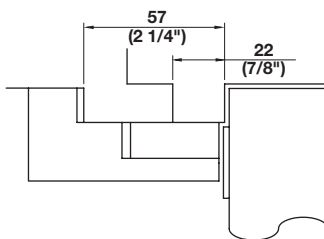

Coordinators

Mounting Bracket - Model CO110

- Soffit widths: 7/8" - 2 1/4" (22 mm - 57 mm)

Material: Aluminum

Finish	Item No.
gray prime coat	911.51.989

Supplied With
Fasteners

4

Mounting Bracket - Model CO120

- Soffit widths: over 2' 1 1/4" (565 mm)

Material: Aluminum

Finish	Item No.
gray prime coat	911.51.990

Supplied With
Fasteners

Carry Bar - Model CO150

- Jamb openings: 44" - 96" (1118 mm - 2438 mm)

Material: Steel

Filler Bars

- To fill gap between coordinator and door stop of jamb on inactive door side

Material: Steel; Finish: gray prime coat

Length	Item No.
18 5/8" (473)	931.61.989
42 5/8" (1083)	931.61.990

Supplied With
Fasteners