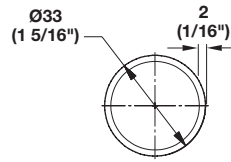

#### Wardrobe Tube

- Round with protective sleeve
  - Insert on top
- Øx L: 33 x 2438 (1 5/16" x 8')

Material: Aluminum, anodized; Insert: Plastic

| Finish                 | Insert | Item No.   |
|------------------------|--------|------------|
| polished chrome        | clear  | 801.42.240 |
| matt aluminum          | clear  | 801.42.440 |
| matt nickel            | clear  | 801.42.640 |
| brass polished         | clear  | 801.42.840 |
| dark oil-rubbed bronze | black  | 801.42.140 |