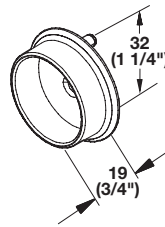

#### Wardrobe Tube

- Round with protective sleeve
  - Insert on top
- Øx L: 33 x 2438 (1 5/16" x 8')

Material: Aluminum, anodized; Insert: Plastic

| Finish                 | Insert | Item No.   |
|------------------------|--------|------------|
| polished chrome        | clear  | 801.42.240 |
| matt aluminum          | clear  | 801.42.440 |
| matt nickel            | clear  | 801.42.640 |
| brass polished         | clear  | 801.42.840 |
| dark oil-rubbed bronze | black  | 801.42.140 |

#### Wardrobe Tube Support

- Unique two-part design allows the support to fully surround the tube ends
- Connect the wedge shaped brackets into line bore holes and side supports onto the end of the tube, then side supports onto the wedge shaped brackets
- With two pins for 5 mm holes
- 32 mm (1 1/4") spacing with an additional screw hole for side panel mounting

#### Wardrobe Tube with Supports

- Round, with protective insert on top
- Ø33 (1 5/16")

Material: Aluminum, anodized

| Length           | Polished Chrome | Matt Aluminum | Matt Nickel | Brass Polished | Dark Oil-Rubbed Bronze |
|------------------|-----------------|---------------|-------------|----------------|------------------------|
| 451 (17 3/4")    | 801.42.255      | 801.42.465    | 801.42.655  | 801.42.855     | 801.42.155             |
| 603 (23 3/4")    | 801.42.256      | 801.42.466    | 801.42.656  | 801.42.856     | 801.42.156             |
| 756 (29 3/4")    | 801.42.257      | 801.42.467    | 801.42.657  | 801.42.857     | 801.42.157             |
| 908 (35 3/4")    | 801.42.258      | 801.42.468    | 801.42.658  | 801.42.858     | 801.42.158             |
| 1217 (47 15/16") | 801.42.259      | 801.42.469    | 801.42.659  | 801.42.859     | 801.42.159             |

#### Set Supplied With

- 1 tube
- 2 supports

Dimensional data not binding. We reserve the right to alter specifications without notice.