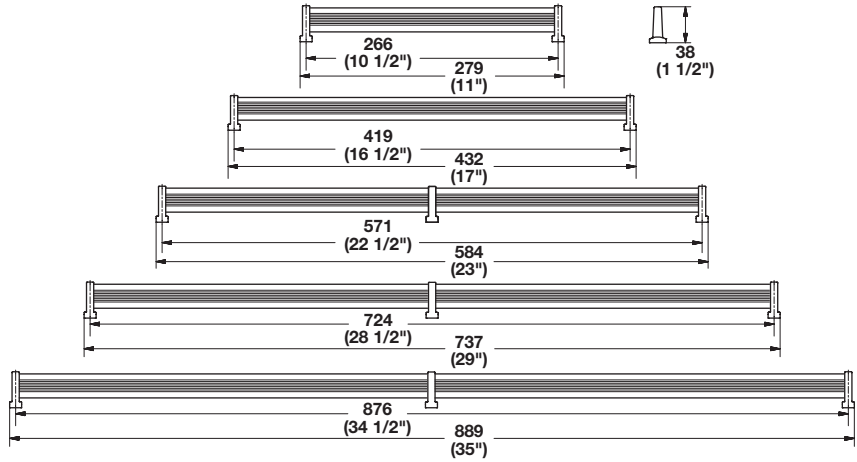

### Shoe Fence

- For shelving
- Width can be reduced by sliding the end post off and cutting aluminum rail, reattach post by tapping on with rubber mallet
- Center post slides back and forth for easy positioning
- Horizontal rails are two sided, one being smooth and other textured to match other Synergy Elite items

Material: Aluminum

Length	Polished Chrome	Matt, Aluminum; Chrome Post	Matt Nickel	Matt Brass; Polished Post	Dark Oil-Rubbed Bronze
11"	547.52.221	547.52.421	547.52.621	547.52.821	547.52.121
17"	547.52.222	547.52.422	547.52.622	547.52.822	547.52.122
23"	547.52.223	547.52.423	547.52.623	547.52.823	547.52.123
29"	547.52.224	547.52.424	547.52.624	547.52.824	547.52.124
35"	547.52.226	547.52.426	547.52.626	547.52.826	547.52.126

#### Note

Attaches to shelf with 8/32 decorative screws (not included)

Dimensional data not binding. We reserve the right to alter specifications without notice.