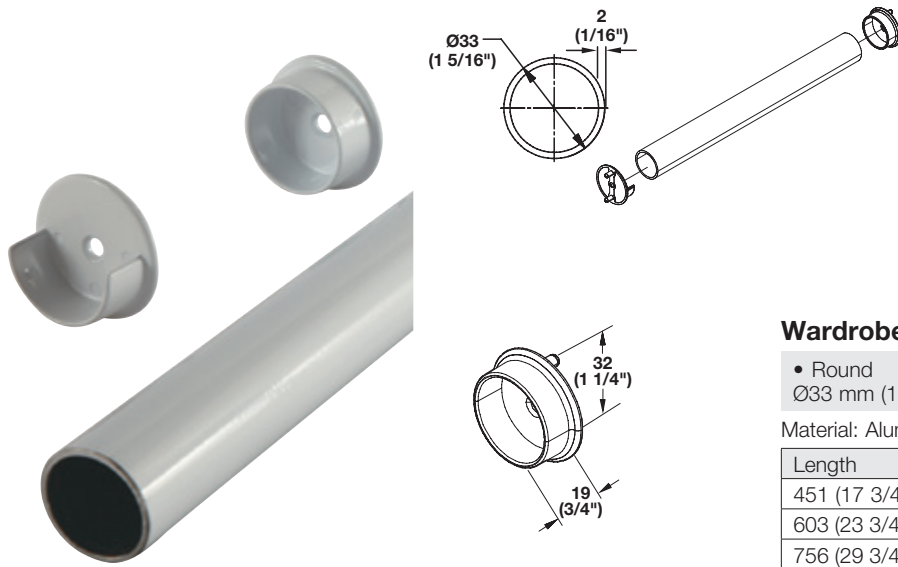

### Wardrobe Tube with Supports

- Round  
Ø33 mm (1 5/16")

Material: Aluminum, powder-coated; Color: white

| Length           | Item No.   |
|------------------|------------|
| 451 (17 3/4")    | 801.42.735 |
| 603 (23 3/4")    | 801.42.736 |
| 756 (29 3/4")    | 801.42.737 |
| 908 (35 3/4")    | 801.42.738 |
| 1217 (47 15/16") | 801.42.734 |

#### Set Supplied With

Tube  
Supports

### Wardrobe Tube with Supports

- Round  
Ø33 mm (1 5/16")

Material: Aluminum, anodized

| Length           | Polished Chrome | Matt Aluminum | Matt Nickel | Polished Brass | Matt Brass | Dark Oil-Rubbed Bronze |
|------------------|-----------------|---------------|-------------|----------------|------------|------------------------|
| 451 (17 3/4")    | 801.42.235      | 801.42.935    | 801.42.635  | 801.42.835     | 801.42.535 | 801.42.135             |
| 603 (23 3/4")    | 801.42.236      | 801.42.936    | 801.42.636  | 801.42.836     | 801.42.536 | 801.42.136             |
| 756 (29 3/4")    | 801.42.237      | 801.42.937    | 801.42.637  | 801.42.837     | 801.42.537 | 801.42.137             |
| 908 (35 3/4")    | 801.42.238      | 801.42.938    | 801.42.638  | 801.42.838     | 801.42.538 | 801.42.138             |
| 1217 (47 15/16") | 801.42.234      | 801.42.934    | 801.42.634  | 801.42.834     | 801.42.534 | 801.42.134             |

#### Set Supplied With

Tube  
Supports

Dimensional data not binding. We reserve the right to alter specifications without notice.